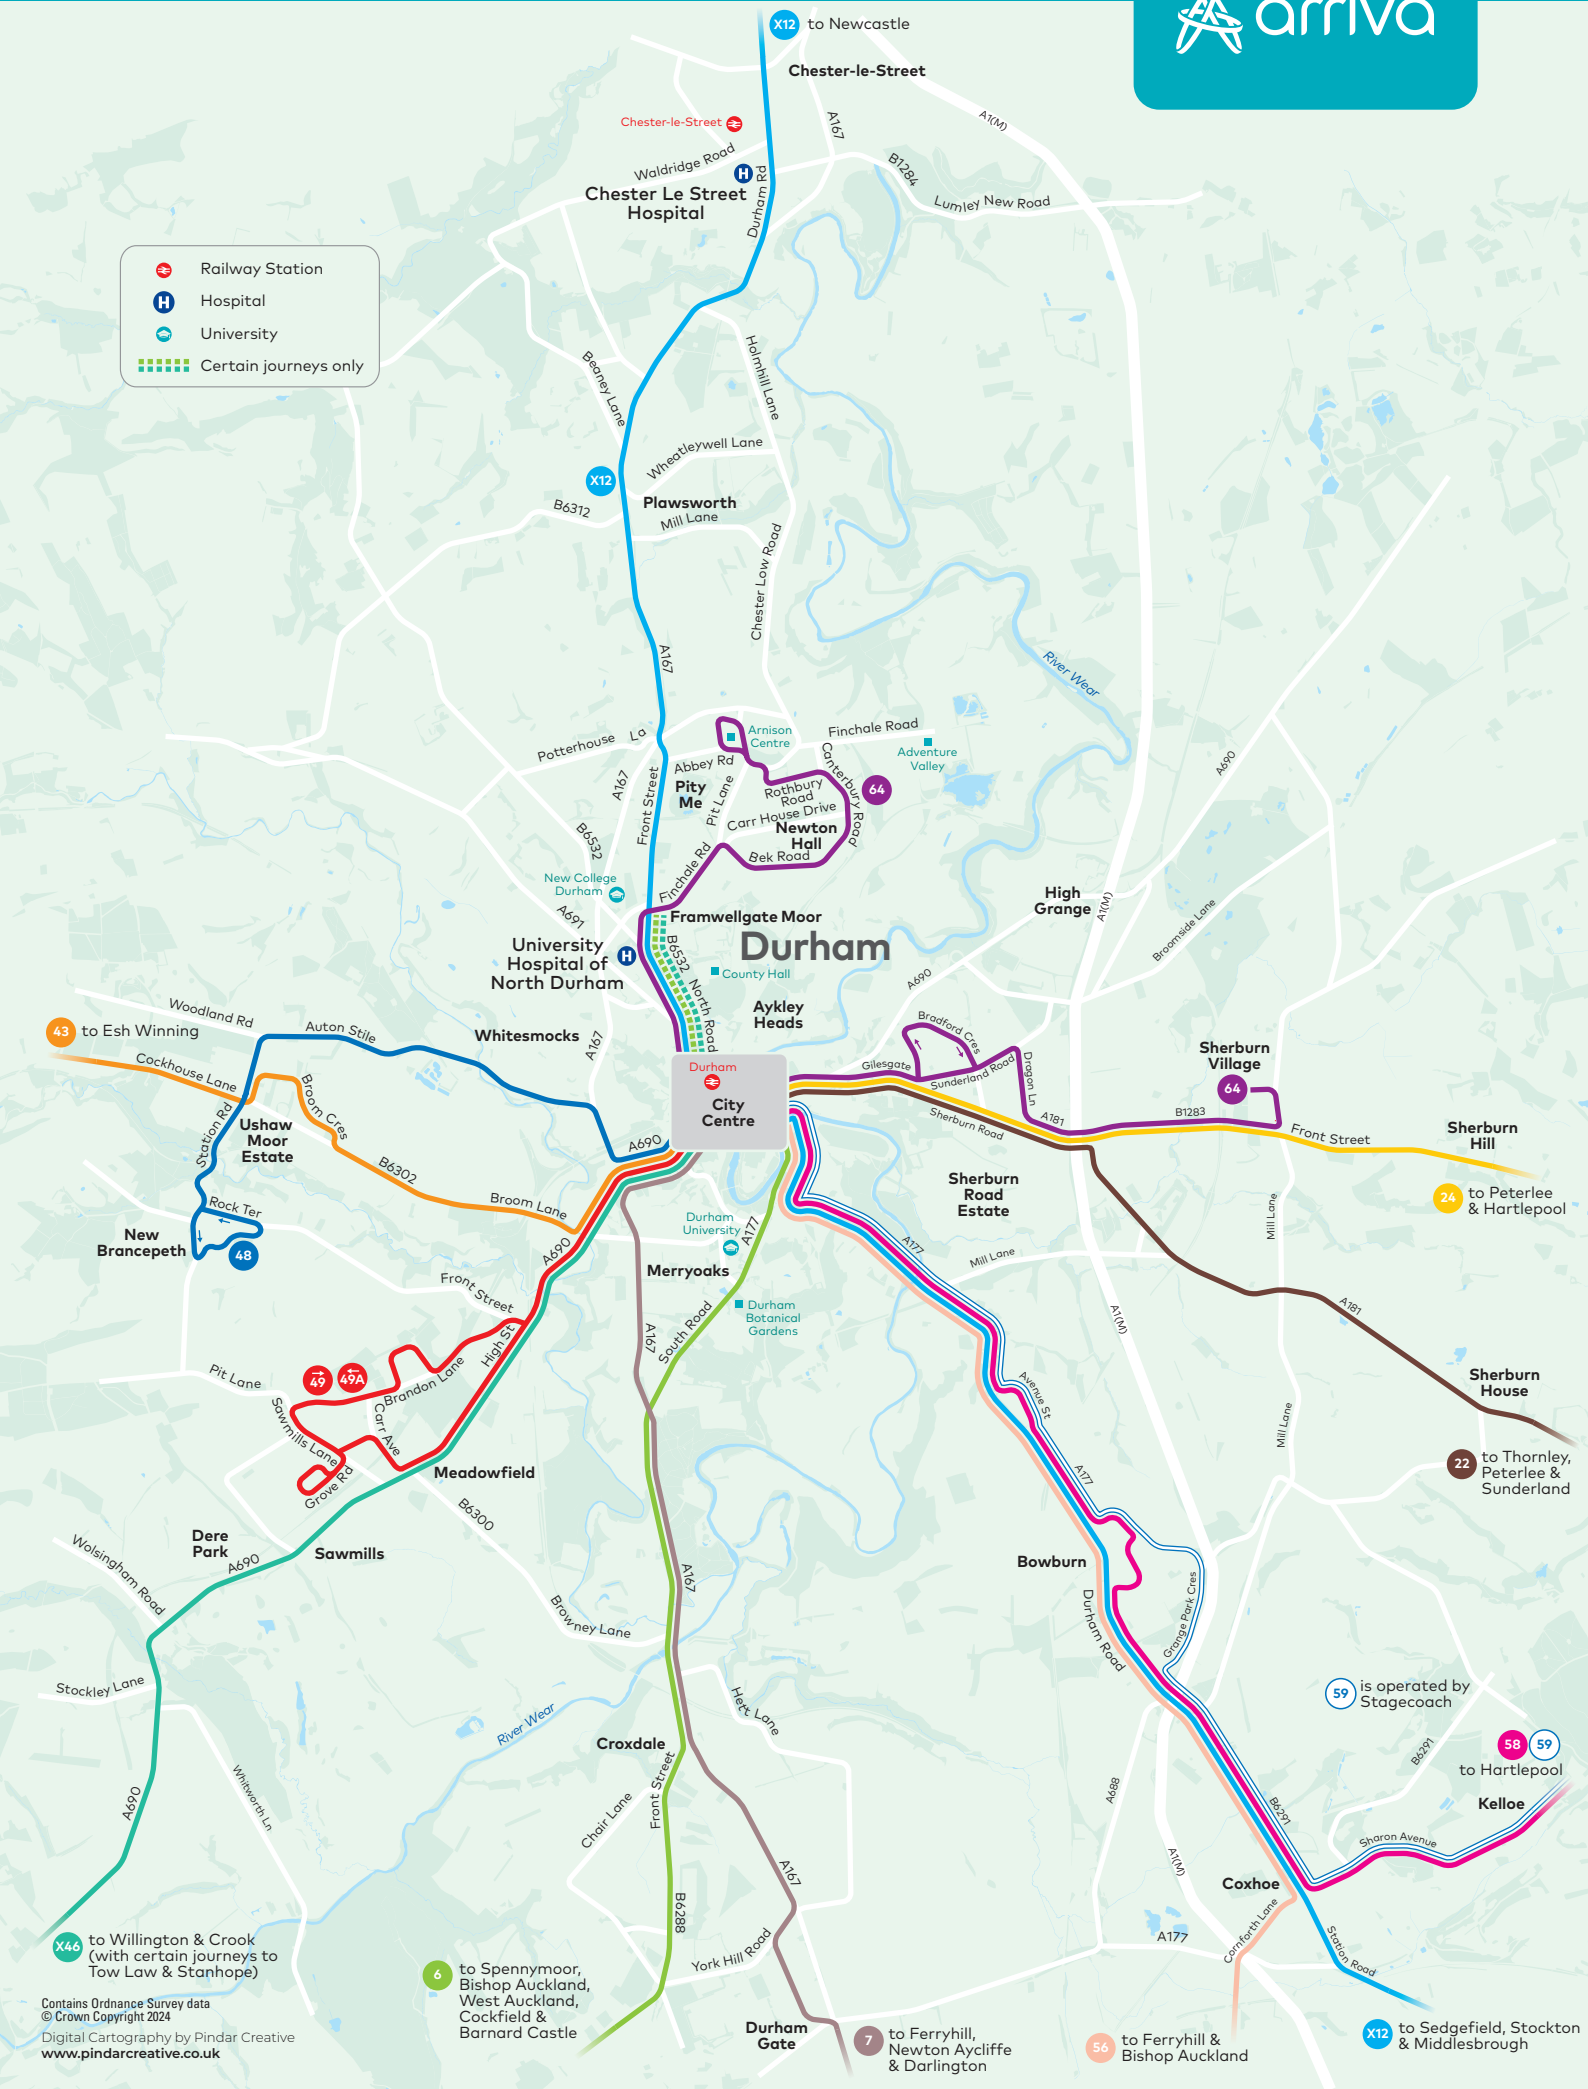

- Railway Station
- Hospital
- University
- Certain journeys only

X46 to Willington & Crook (with certain journeys to Tow Law & Stanhope)

Contains Ordnance Survey data © Crown Copyright 2024
 Digital Cartography by Pindar Creative
www.pindarcreative.co.uk

6 to Spennymoor, Bishop Auckland, West Auckland, Cockfield & Barnard Castle

Durham Gate 7 to Ferryhill, Newton Aycliffe & Darlington

56 to Ferryhill & Bishop Auckland

X12 to Sedgefield, Stockton & Middlesbrough

59 is operated by Stagecoach

58 59 to Hartlepool

to Thornley, Peterlee & Sunderland

24 to Peterlee & Hartlepool