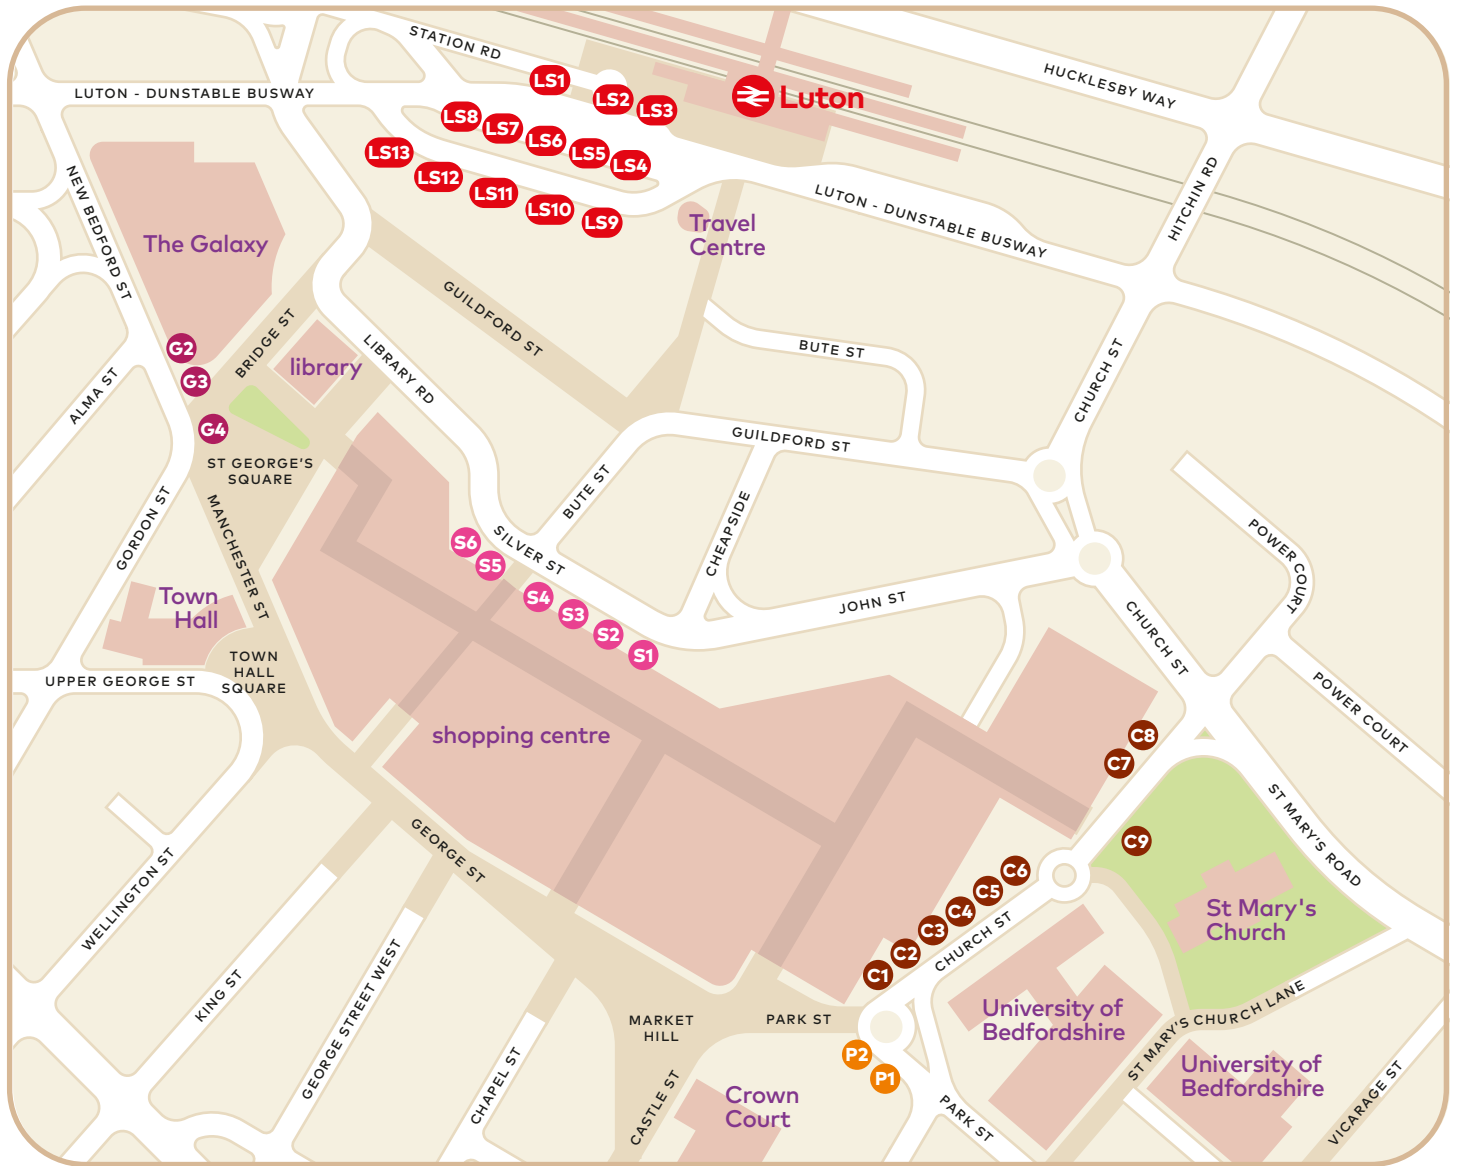

where to catch your bus in Luton town centre

bus	towards	stops
A	Houghton Regis	LS8
A	→ Airport	LS3
B	Downside	LS10
C	Beecroft	LS10
CX	Amazon	LS11
E	Toddington	G3
H	Thorn	LS8
H	→ Airport	LS3
Hi	Thorn	LS10
Jo	Linmere	LS10
L	Linmere	LS11
LAX	→ Airport	LS3
MK1	Milton Keynes	LS12
MK1	Bedford	LS12
MK1	→ Airport	LS3
X1	Milton Keynes	LS12
X1	Capability Green	LS3
X2	Milton Keynes	LS8
X2	→ Airport	LS3
X3	Milton Keynes	LS8
X3	→ Airport	LS3

bus	towards	stops
X10	Hatfield	LS3
Z	Tithe Farm	LS11
Z	→ Airport	LS3
ZOO	Whipsnade Zoo	LS3 <i>summer only</i>
1	Farley Hill	C9 LS2
1	Dunstable	C8 LS6
3	Park Town	P2
3A	Park Town	P2
3	Weybourne Drive	P2
3A	Luton College	P2
4	Dunstable	S1 LS1
4A	L&D Hospital	S1 LS1
10	Marsh Farm	S4 LS2
12	Putteridge	C4 LS6
13	St Annes	C3
14	Round Green	C3
15	Farley Hill	P2
17	Wigmore & Stopsley	G3 C2
17A	Lewsey Farm	LS6 G2

some 1717A evening journeys depart from LS5

bus	towards	stops
23	Linmere	LS2 S2
23A	Upper Sundon	LS2 S2
27	Marsh Farm	LS2 S6
28	Hockwell Ring	LS13
29	Runfold	LS2 S2
30	Capability Green	P2
32	Hockwell Ring	LS13
43	Clophill	LS12
44	Stevenage	LS5 C9
45	Stevenage	LS5 C9
46	Hemel Hempstead	P1
79	Shefford	LS12
88	Hitchin	LS5 C9
100	→ Airport	LS5
100	Stevenage	LS4
101	Stevenage	LS4
230	Caddington	P1 LS13
321	Watford	LS9 C9
366	Hatfield	LS8
610	Cockfosters	LS3 C9
612	Hatfield	LS3 C9