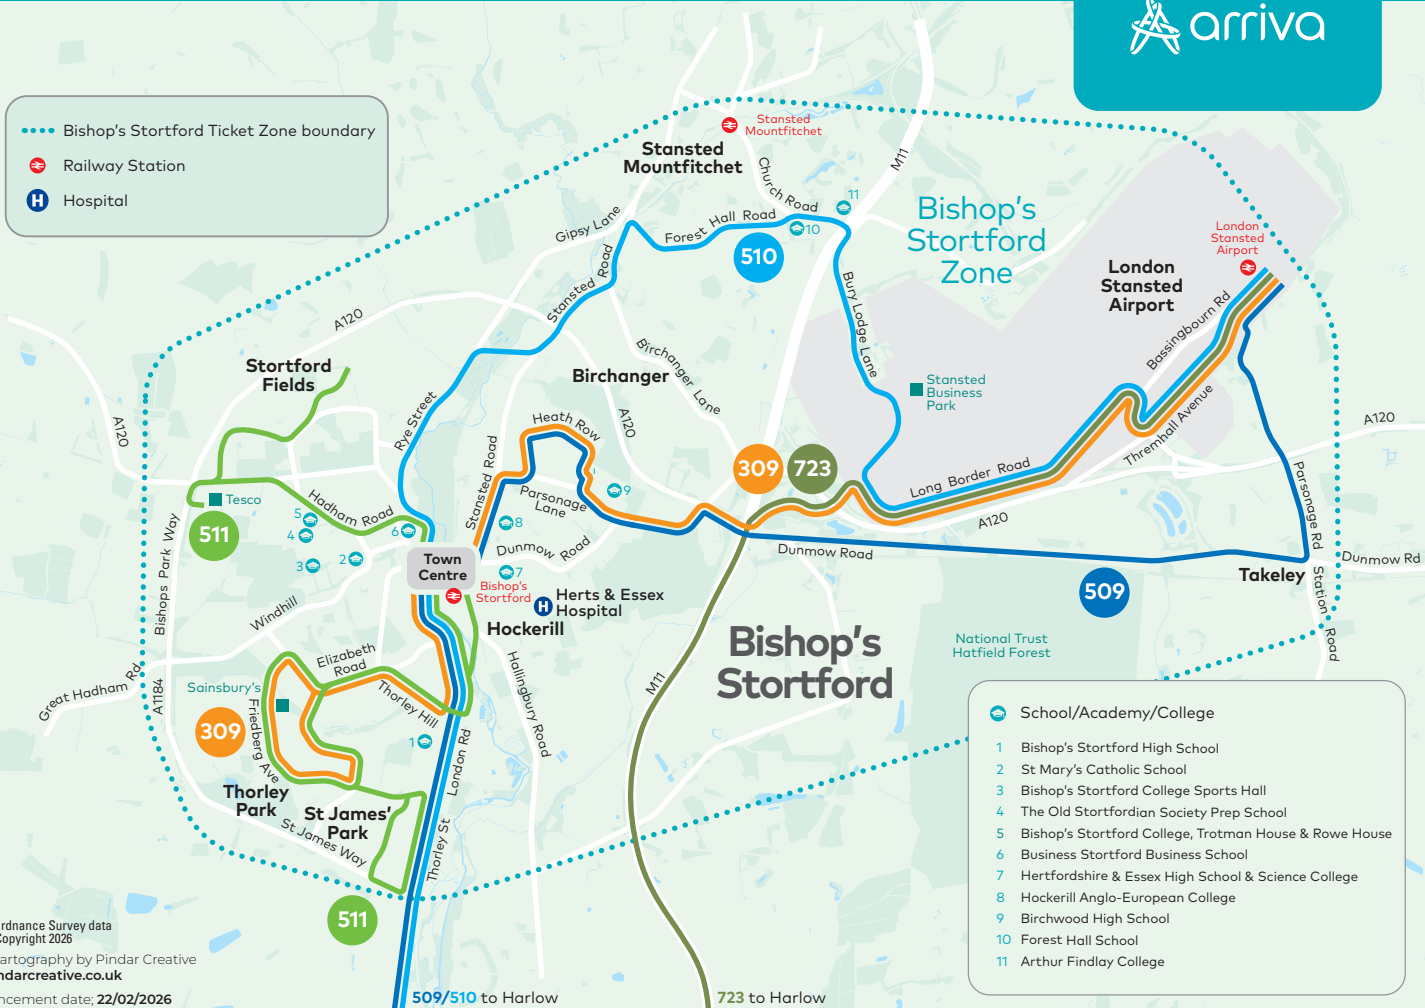

Our services in Bishop's Stortford & Stansted

- ⋯ Bishop's Stortford Ticket Zone boundary
- Railway Station
- Hospital

- School/Academy/College
- 1 Bishop's Stortford High School
- 2 St Mary's Catholic School
- 3 Bishop's Stortford College Sports Hall
- 4 The Old Stortfordian Society Prep School
- 5 Bishop's Stortford College, Trotman House & Rowe House
- 6 Business Stortford Business School
- 7 Hertfordshire & Essex High School & Science College
- 8 Hockerill Anglo-European College
- 9 Birchwood High School
- 10 Forest Hall School
- 11 Arthur Findlay College

Digital Cartography by Pindar Creative
www.pindarcreative.co.uk

Commencement date: 22/02/2026

509/510 to Harlow

723 to Harlow