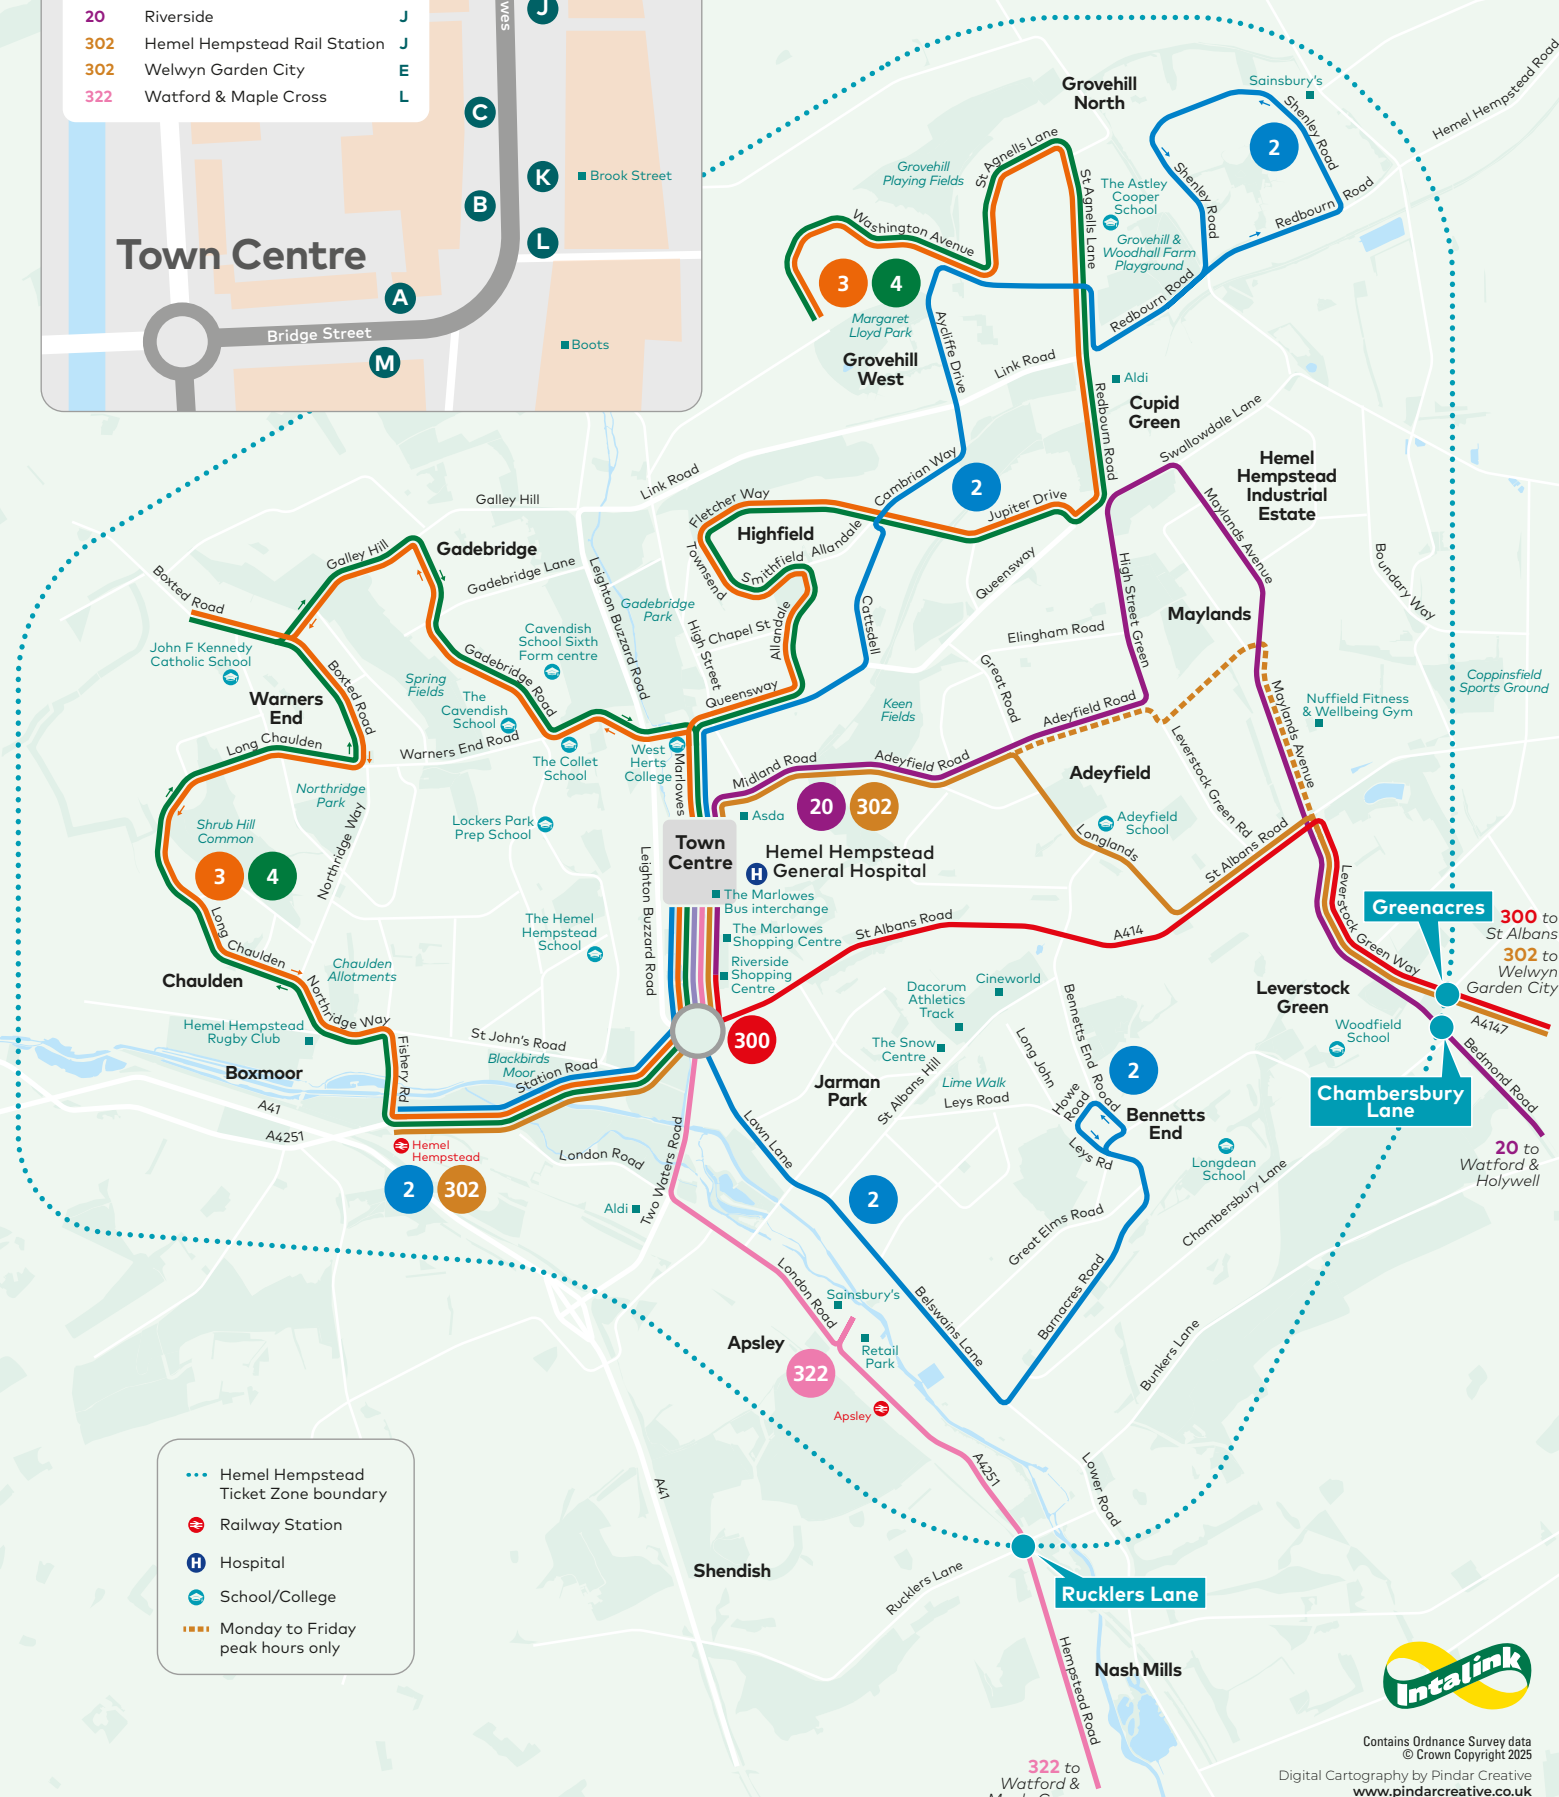

Service	Destination	Stand
2	Hemel Hempstead Rail Station	J
2	Woodhall Farm	D
2	Bennetts End	K
3	Long Chaulden	C
4	Rail Station & Long Chaulden	J
3, 4	Grovehill	D
20	Hemel Hempstead Rail Station	J
20	Rickmansworth	E
20	Riverside	J
302	Hemel Hempstead Rail Station	J
302	Welwyn Garden City	E
322	Watford & Maple Cross	L

- ⋯ Hemel Hempstead Ticket Zone boundary
- Railway Station
- Hospital
- School/College
- Monday to Friday peak hours only

322 to
Watford &
Maple Cross

300 to
St Albans
302 to
Welwyn
Garden City

20 to
Watford &
Holywell