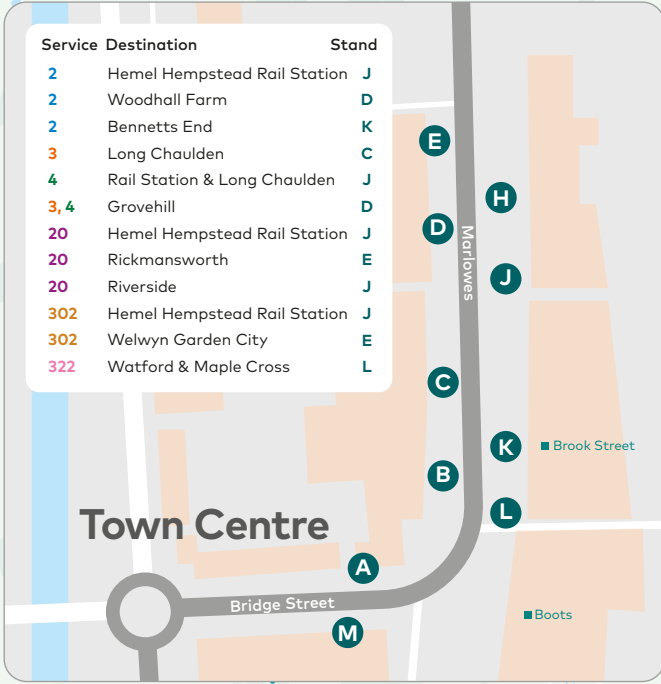

Service	Destination	Stand
2	Hemel Hempstead Rail Station	J
2	Woodhall Farm	D
2	Bennetts End	K
3	Long Chaulden	C
4	Rail Station & Long Chaulden	J
3, 4	Grovehill	D
20	Hemel Hempstead Rail Station	J
20	Rickmansworth	E
20	Riverside	J
302	Hemel Hempstead Rail Station	J
302	Welwyn Garden City	E
322	Watford & Maple Cross	L

- ⋯ Hemel Hempstead Ticket Zone boundary
- Railway Station
- Hospital
- School/College
- Monday to Friday peak hours only

322 to
Watford &
Maple Cross

300 to
St Albans
302 to
Welwyn
Garden City

20 to
Watford &
Holywell