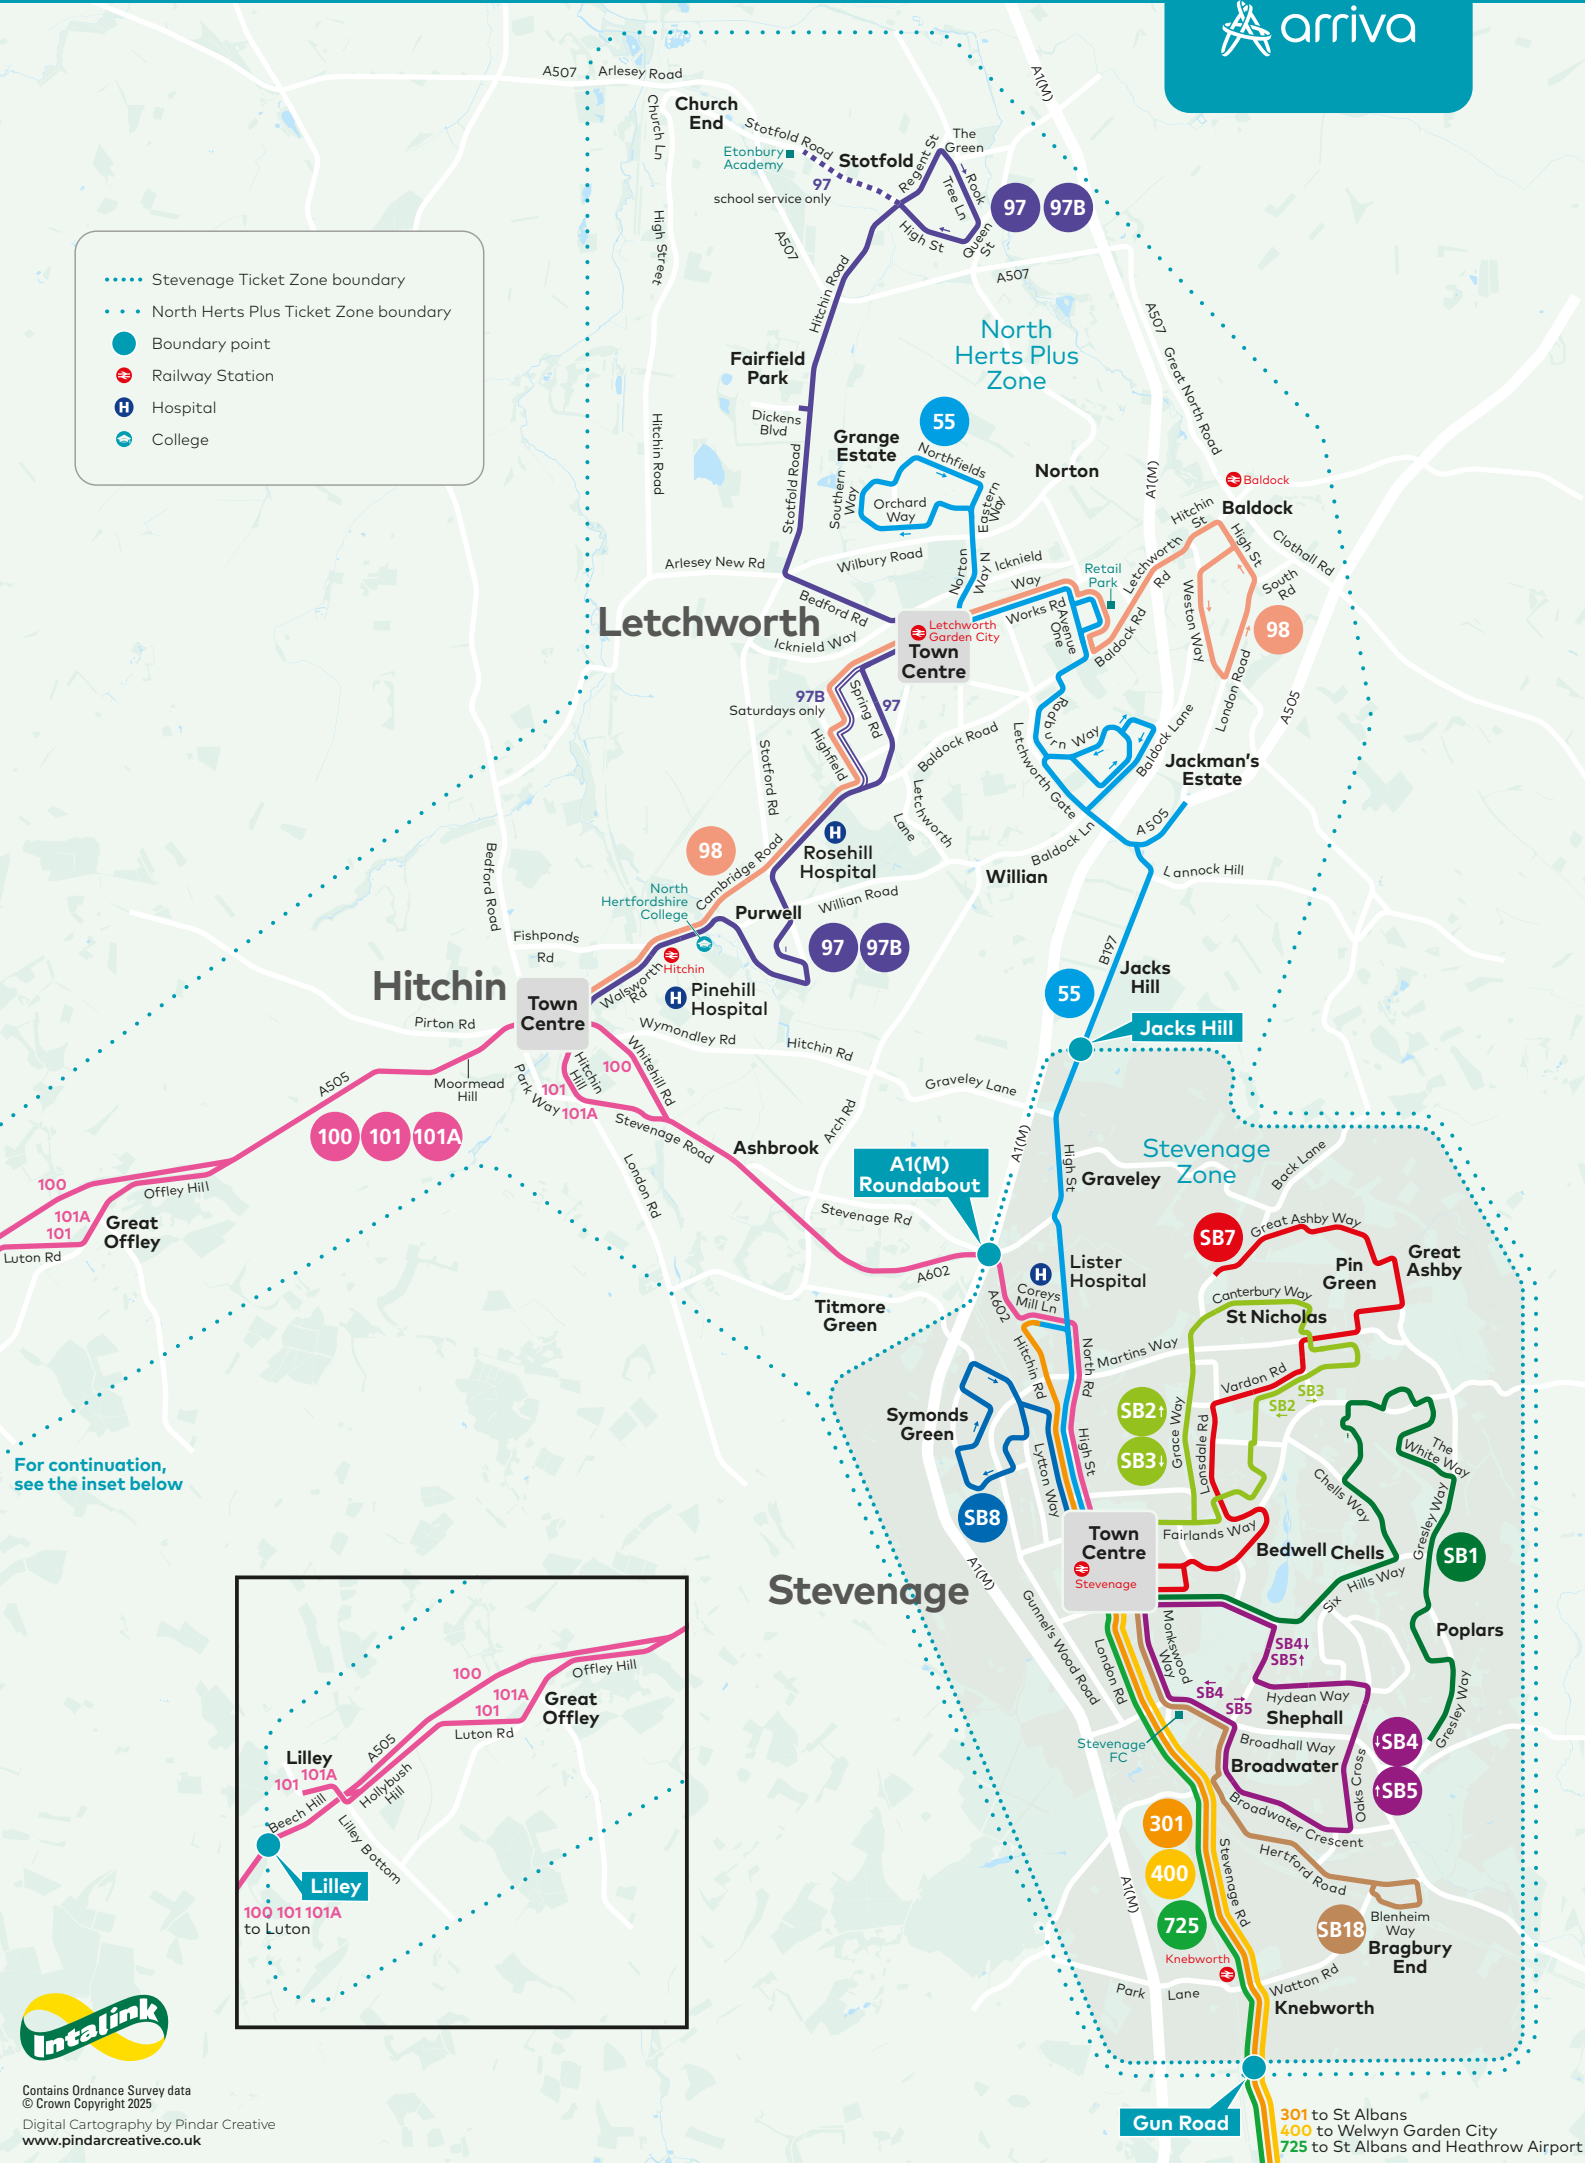

- ⋯⋯⋯ Stevenage Ticket Zone boundary
- ⋯⋯⋯ North Herts Plus Ticket Zone boundary
- Boundary point
- 🚉 Railway Station
- H Hospital
- 🎓 College

For continuation, see the inset below