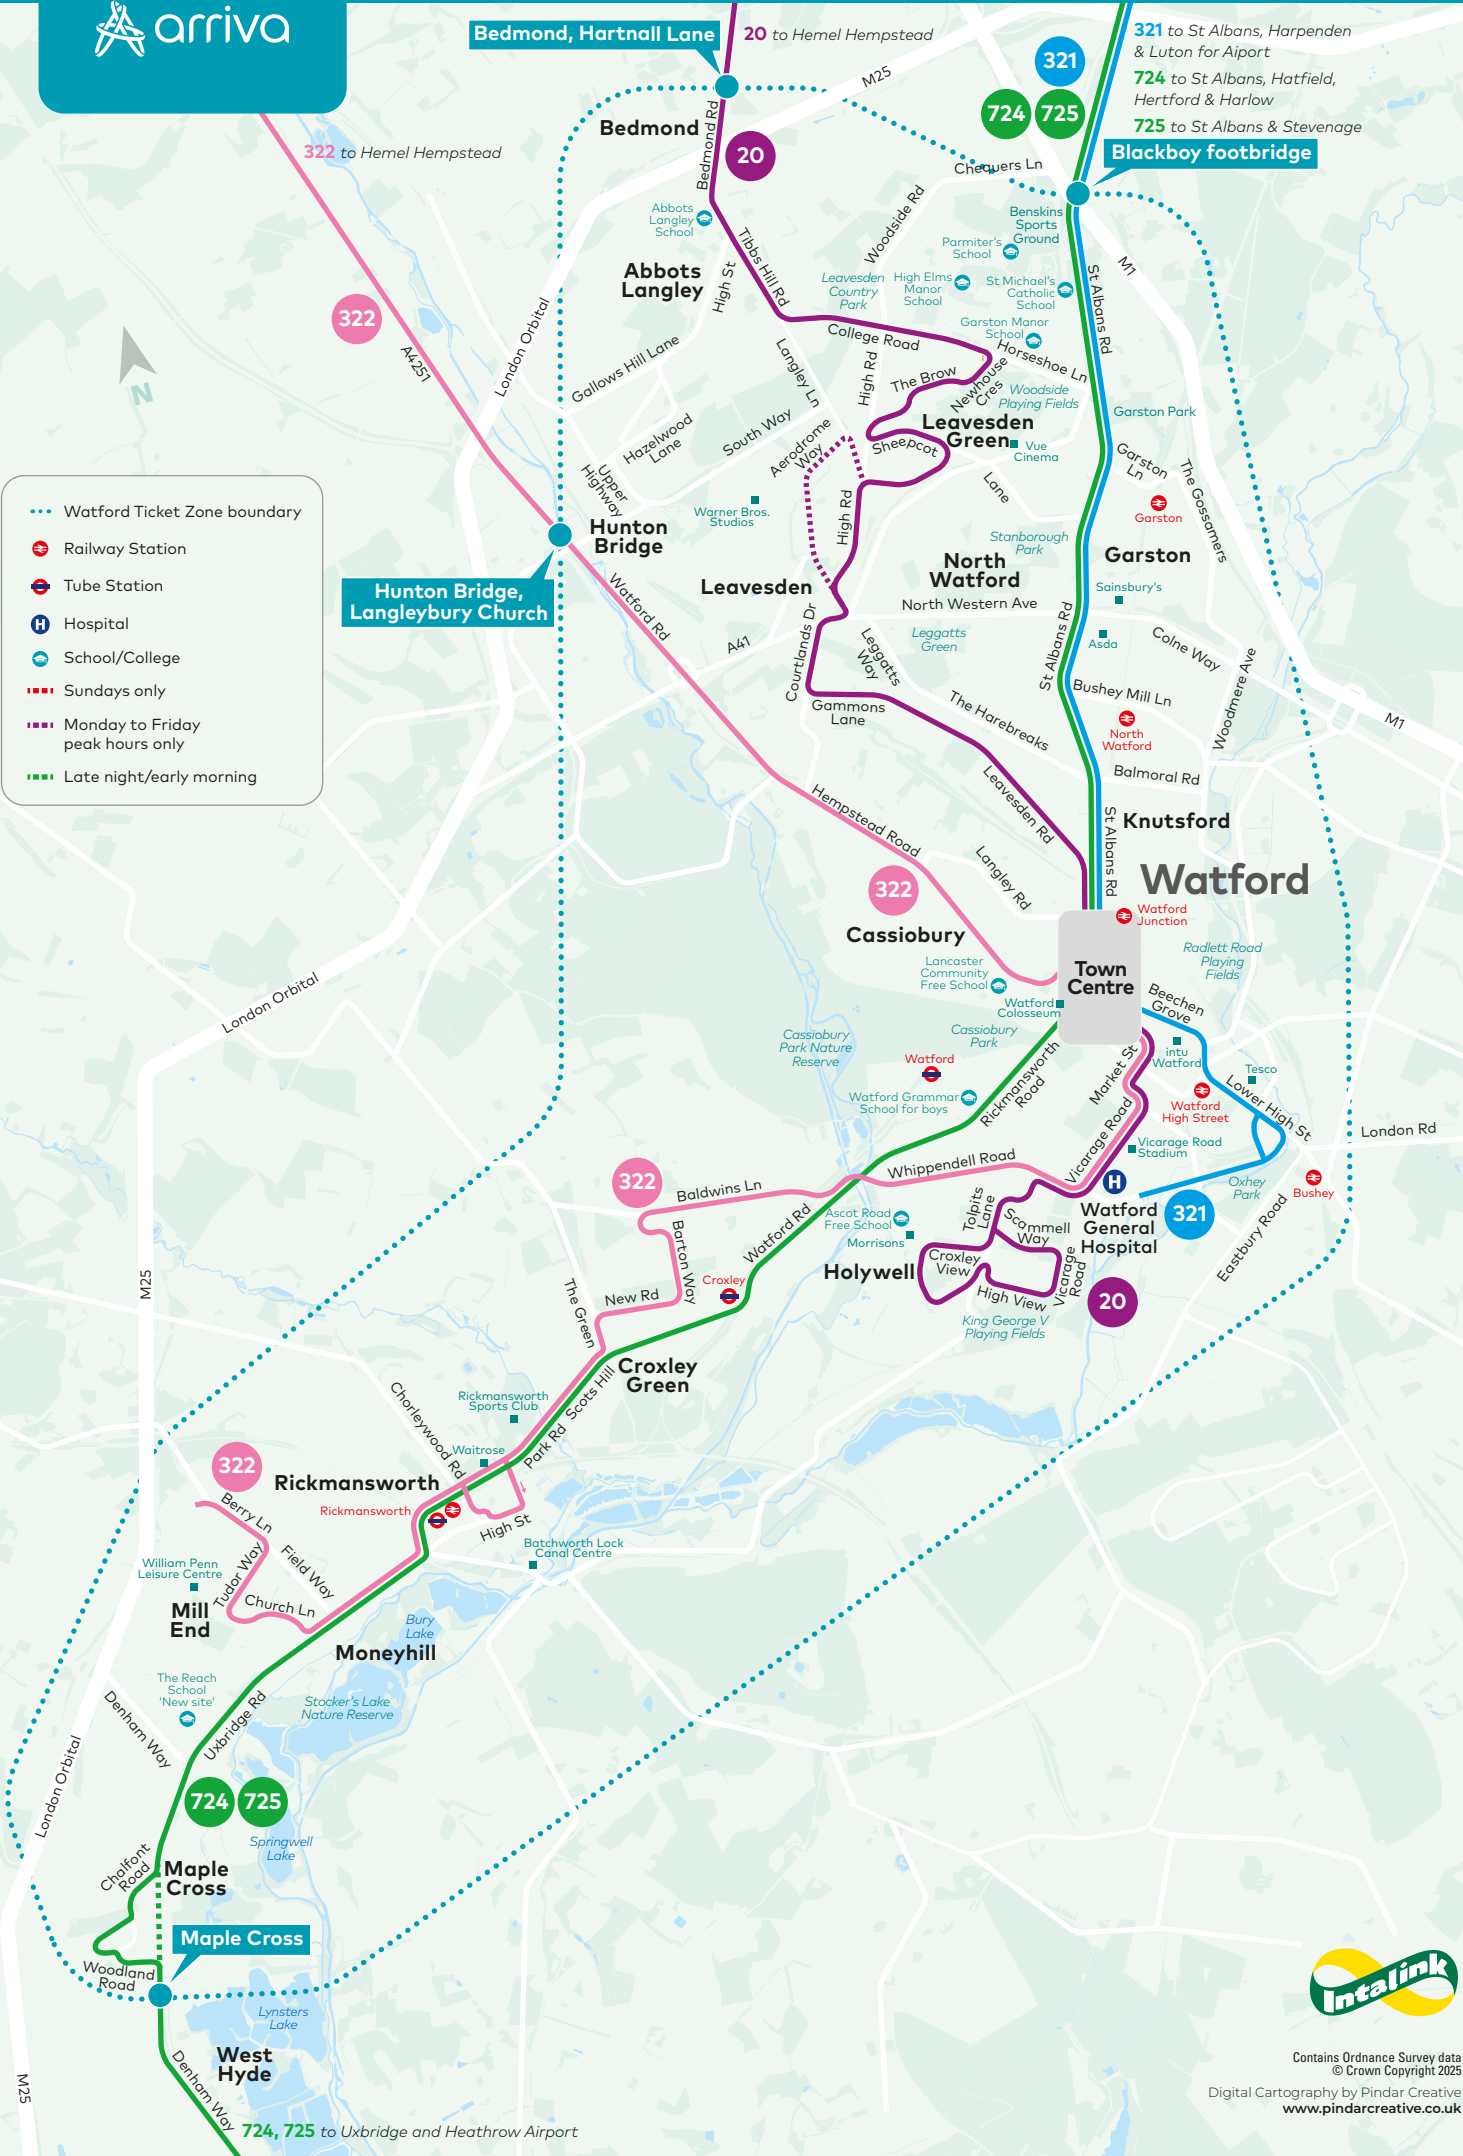

Bedmond, Hartnall Lane 20 to Hemel Hempstead

321 to St Albans, Harpenden & Luton for Aiport
724 to St Albans, Hatfield, Hertford & Harlow
725 to St Albans & Stevenage

Blackboy footbridge

Hunton Bridge, Langleybury Church

- ⋯ Watford Ticket Zone boundary
- 🚉 Railway Station
- 🚇 Tube Station
- 🏥 Hospital
- 🎓 School/College
- ⋯ Sundays only
- ⋯ Monday to Friday peak hours only
- ⋯ Late night/early morning

724, 725 to Uxbridge and Heathrow Airport