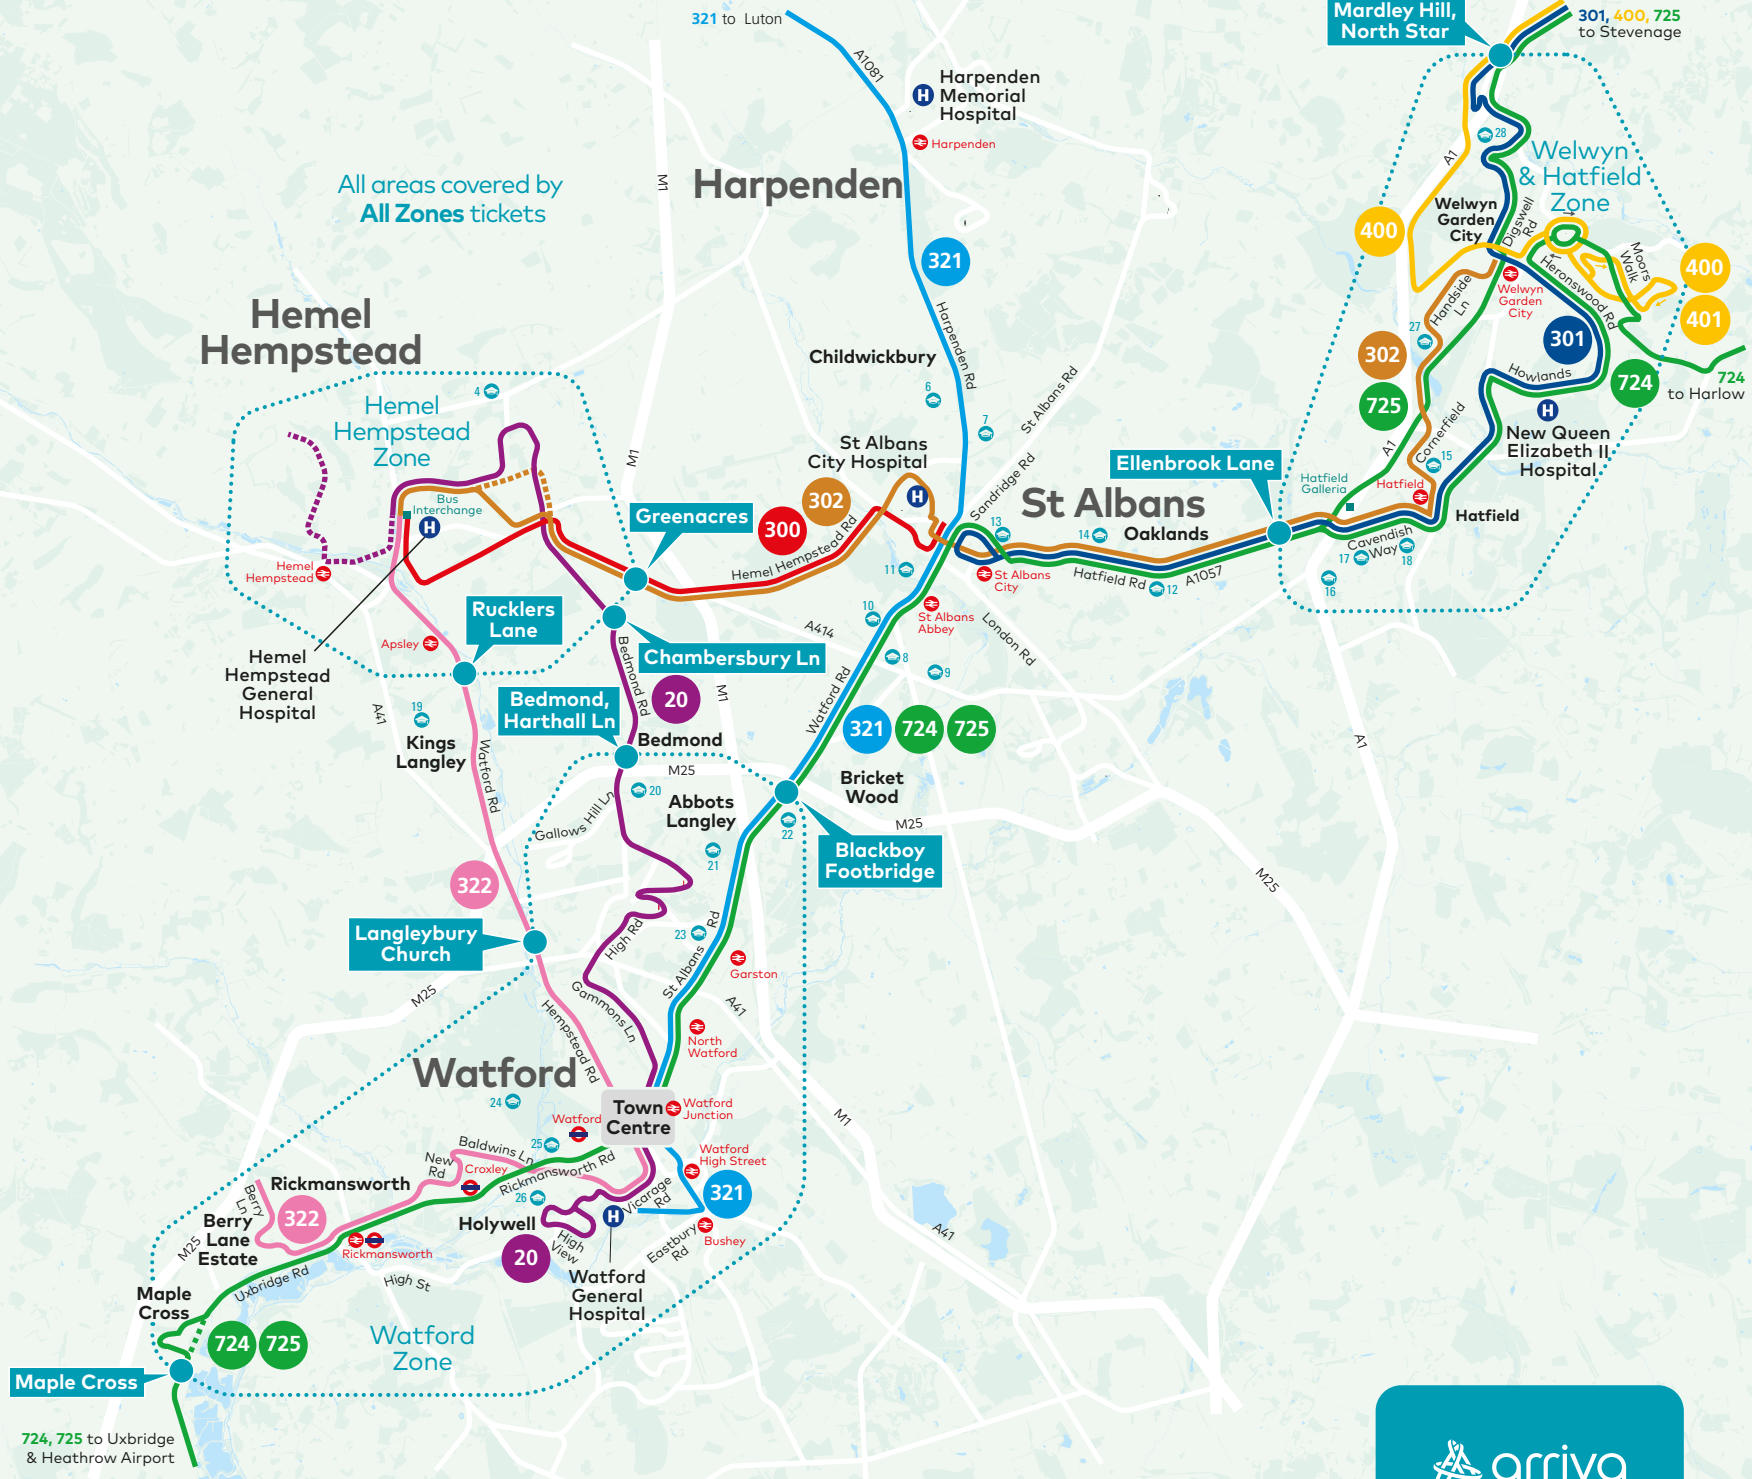

Contains Ordnance Survey data  
 © Crown Copyright 2025  
 Digital Cartography by Pindar Creative  
 www.pindarcreative.co.uk

- ⋯ Ticket boundary
  - occasional journeys
  - occasional journeys
  - late night/early morning
  - Ⓡ Railway Station
  - Ⓡ London Underground Station
  - H Hospital
  - Ⓢ School/University/Academy
- 1 John F Kennedy Catholic School
  - 2 The Cavendish School
  - 3 The Hemel Hempstead School
  - 4 The Astley Cooper Secondary School
  - 5 Adeyfield School
  - 6 Townsend Church of England School
  - 7 St Albans Girls' School
  - 8 Marlborough Science Academy
  - 9 Watling View School
  - 10 St Columba's College
  - 11 St Albans School
  - 12 Nicholas Breakspeare Catholic School
  - 13 Loreto College
  - 14 Oaklands College
  - 15 The Ryde School
  - 16 University of Hertfordshire
  - 17 Hatfield Free Community Schools
  - 18 Onslow St Audreys School
  - 19 Kings Langley Secondary School
  - 20 Abbots Langley School
  - 21 St Michaels Catholic School
  - 22 Garston Manor School
  - 23 Stanborough School
  - 24 Rickmansworth School
  - 25 Watford Grammar School for Boys
  - 26 Westfield Academy
  - 27 Stanborough School
  - 28 Monk's Walk School