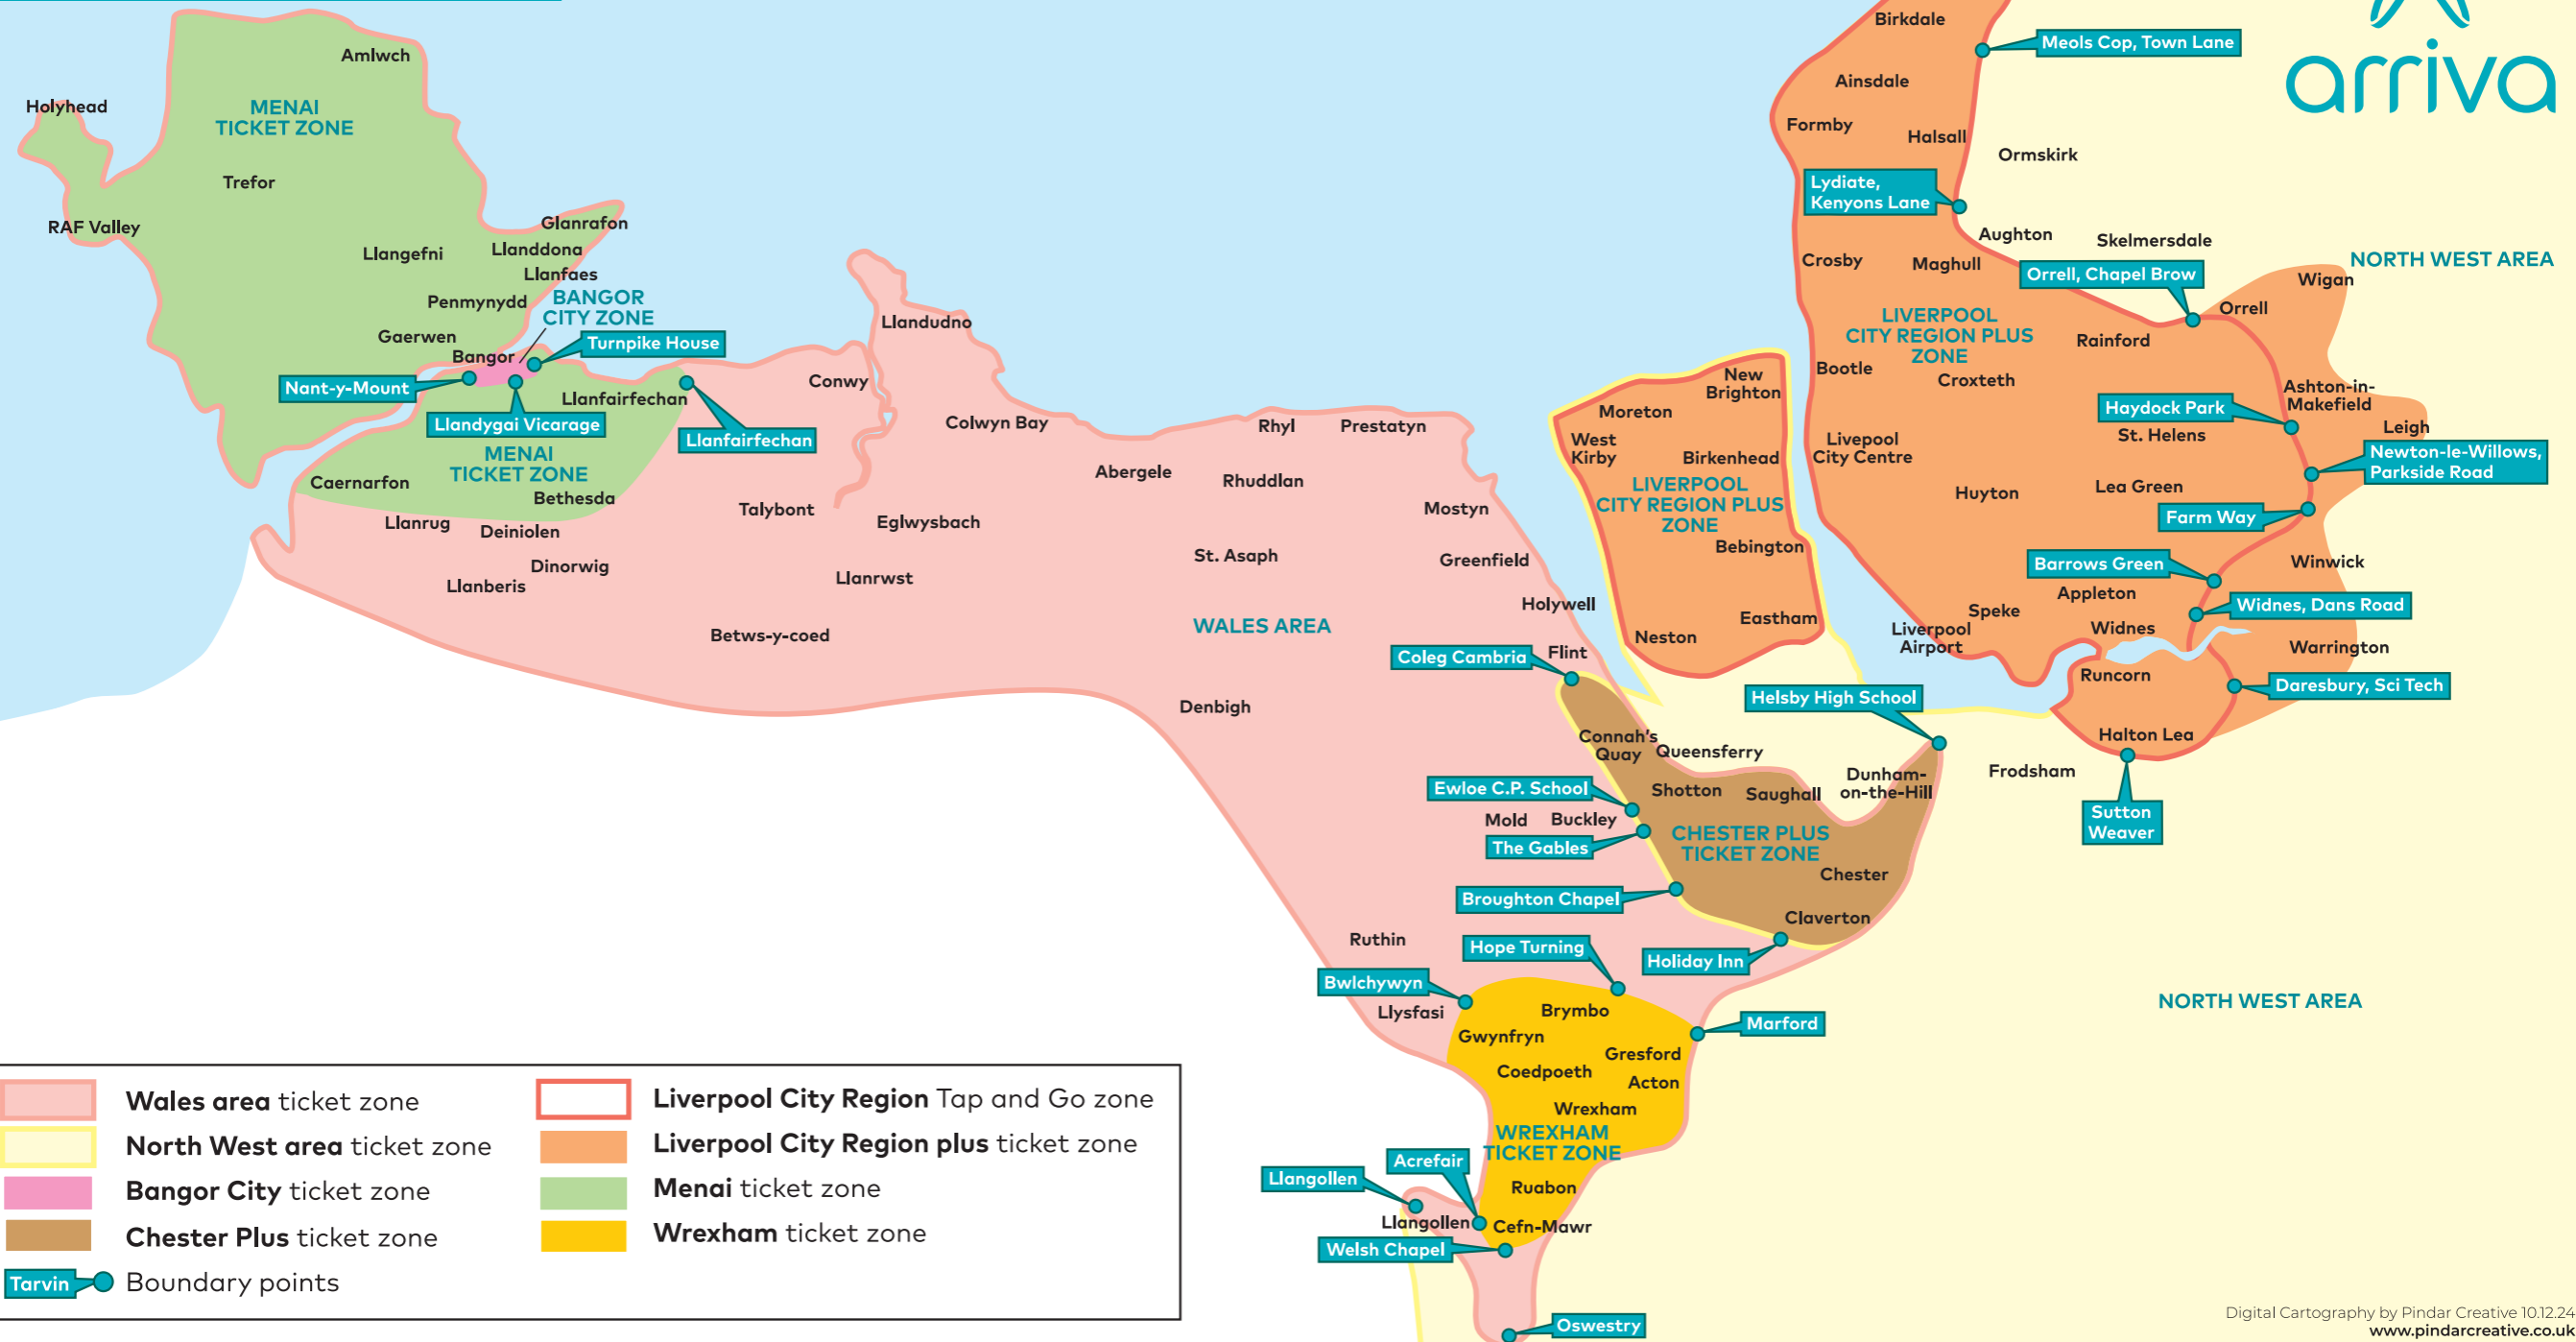

Arriva North West and Wales

Multi Journey Ticket Zones

	Wales area ticket zone		Liverpool City Region Tap and Go zone
	North West area ticket zone		Liverpool City Region plus ticket zone
	Bangor City ticket zone		Menai ticket zone
	Chester Plus ticket zone		Wrexham ticket zone
	Tarvin		Boundary points