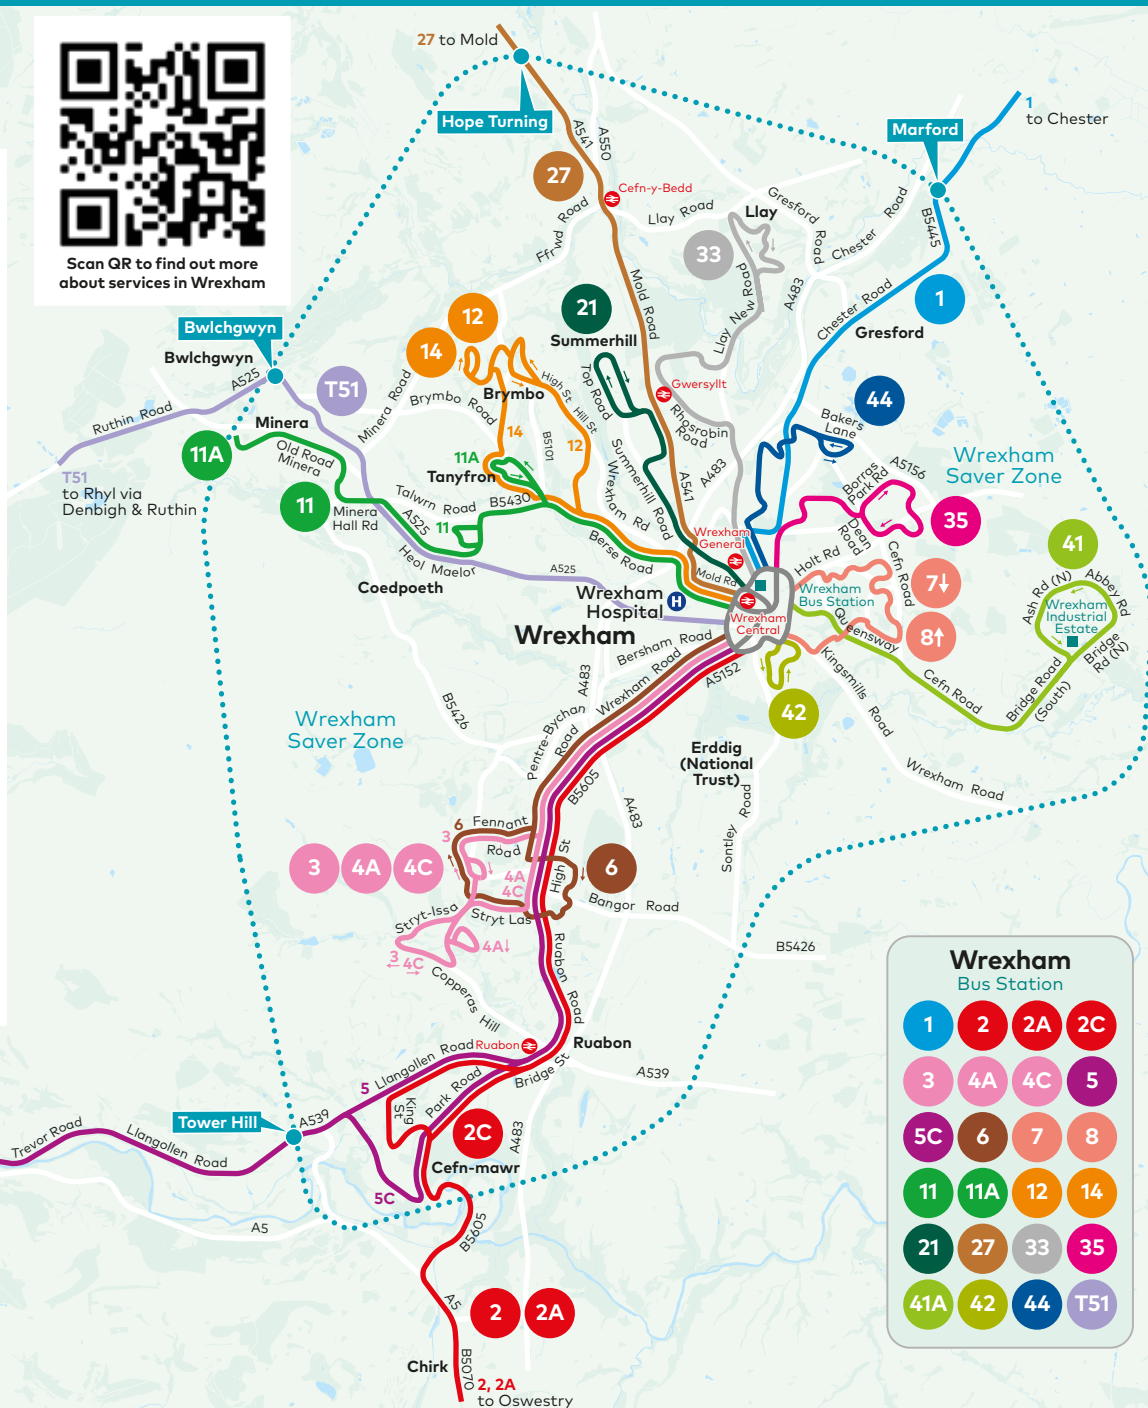

Scan QR to find out more about services in Wrexham

general Monday to Friday daytime frequency

1 - every 15 minutes

2,2A - every 30 minutes

2C - every 30 minutes

3 - every 30 minutes

4A,4C - every 60 minutes

5 - every 30 minutes

6 - every 60 minutes

7,8 - every 30 minutes

11 - every 30 minutes

12 - every 30 minutes

14 - every 60 minutes

21 - every 60 minutes

27 - every 60 minutes

33 - every 30 minutes

35 - every 30 minutes

41 - every 60 minutes

42 - every 60 minutes

44 - every 60 minutes

T51 - every 60 minutes

Wrexham Bus Station

1	2	2A	2C
3	4A	4C	5
5C	6	7	8
11	11A	12	14
21	27	33	35
41A	42	44	T51