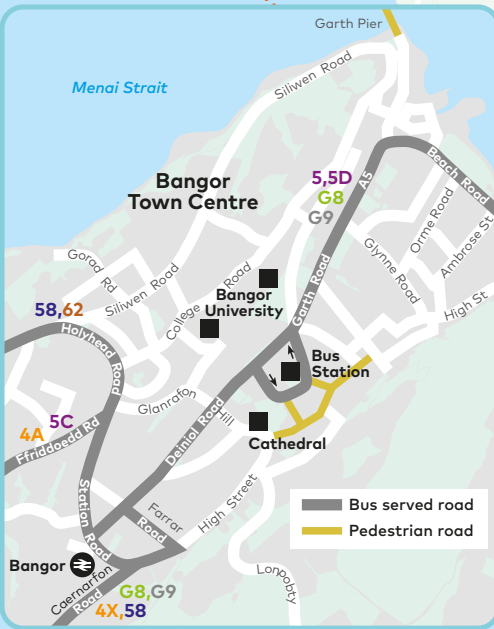

general Monday to Friday
daytime frequency

4,4A - every 60 minutes

5,5D - every 20 minutes

5C - every 20 minutes

58,58L - every 2 hours

62 - every 45 minutes

G8 - every 60 minutes

G9 - every 30 minutes

◆ infrequent journeys

Menai Zone Saver Boundary

Bangor City Zone Saver Boundary

Scan for further route
and ticket information