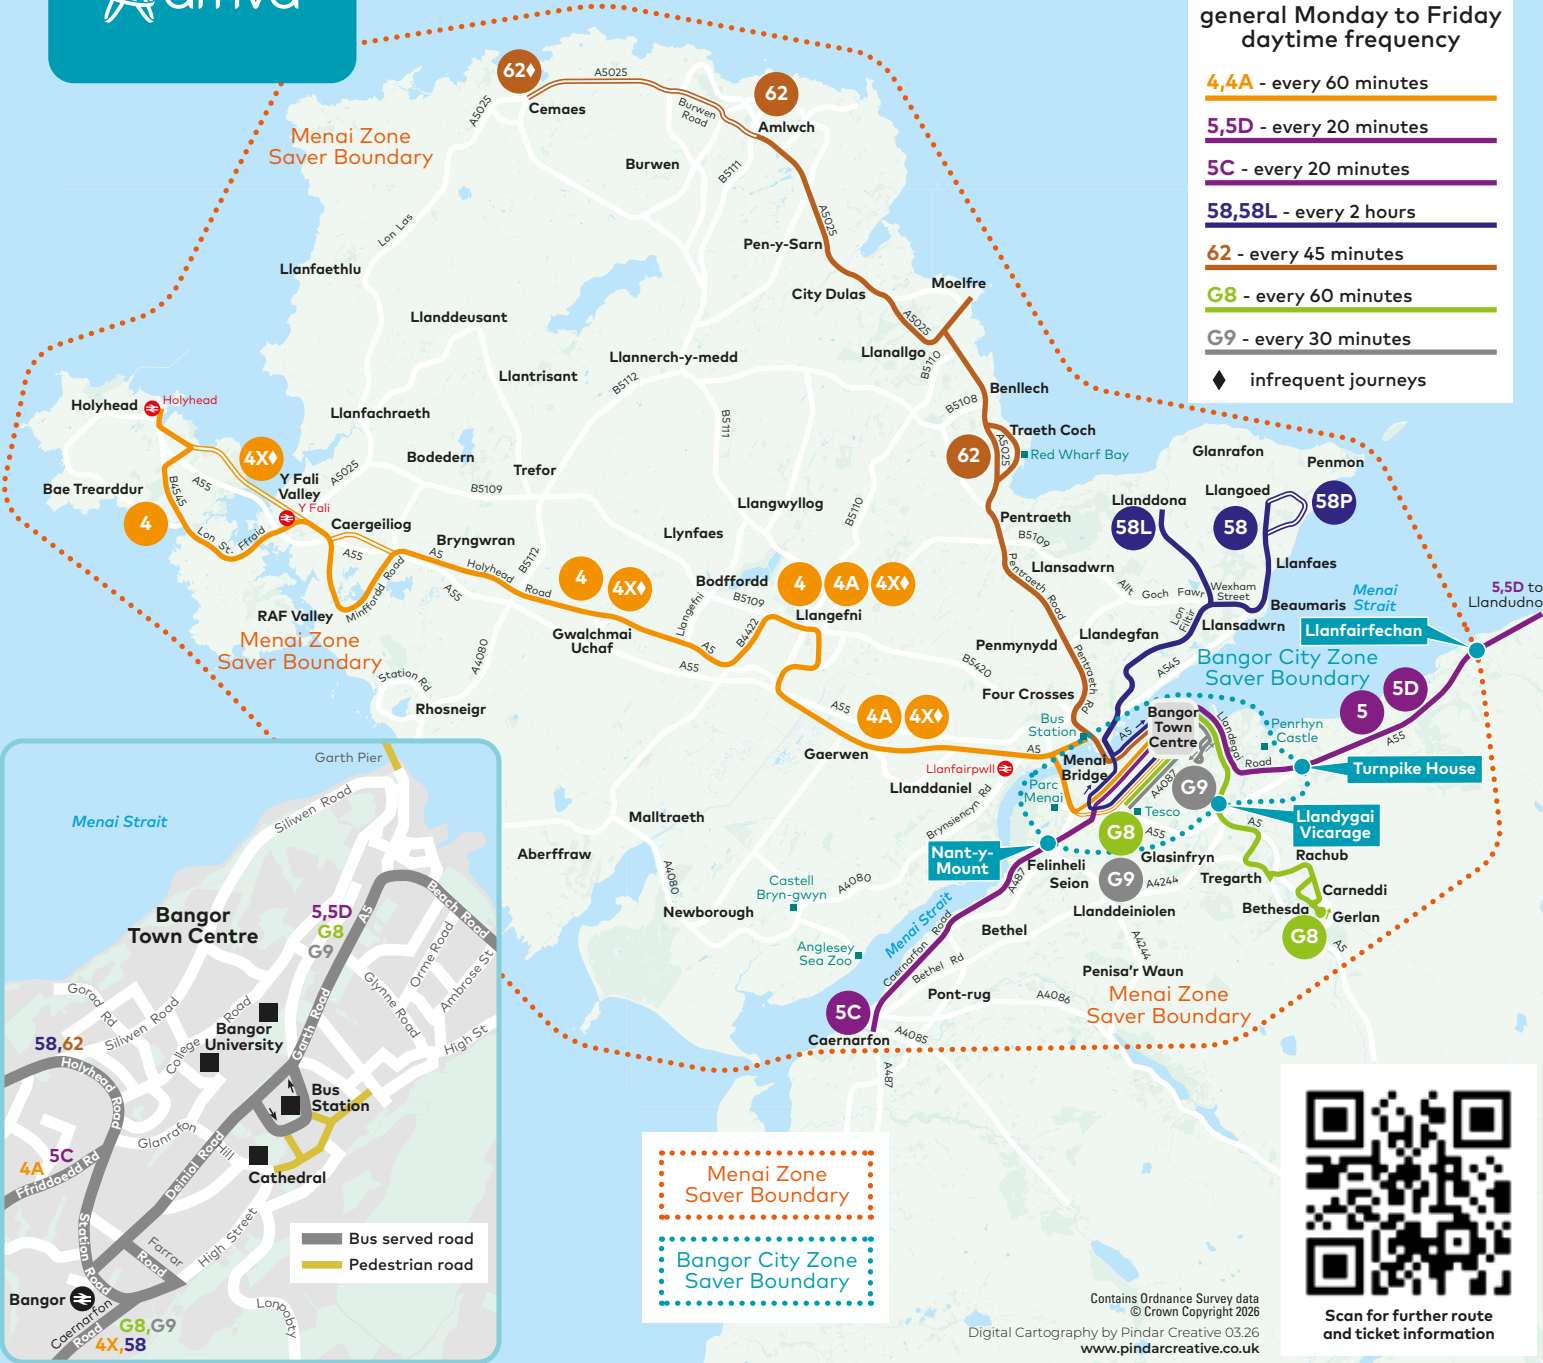

general Monday to Friday
daytime frequency

4,4A - every 60 minutes

5,5D - every 20 minutes

5C - every 20 minutes

58,58L - every 2 hours

62 - every 45 minutes

G8 - every 60 minutes

G9 - every 30 minutes

◆ infrequent journeys

Menai Zone Saver Boundary

Bangor City Zone Saver Boundary

Scan for further route
and ticket information