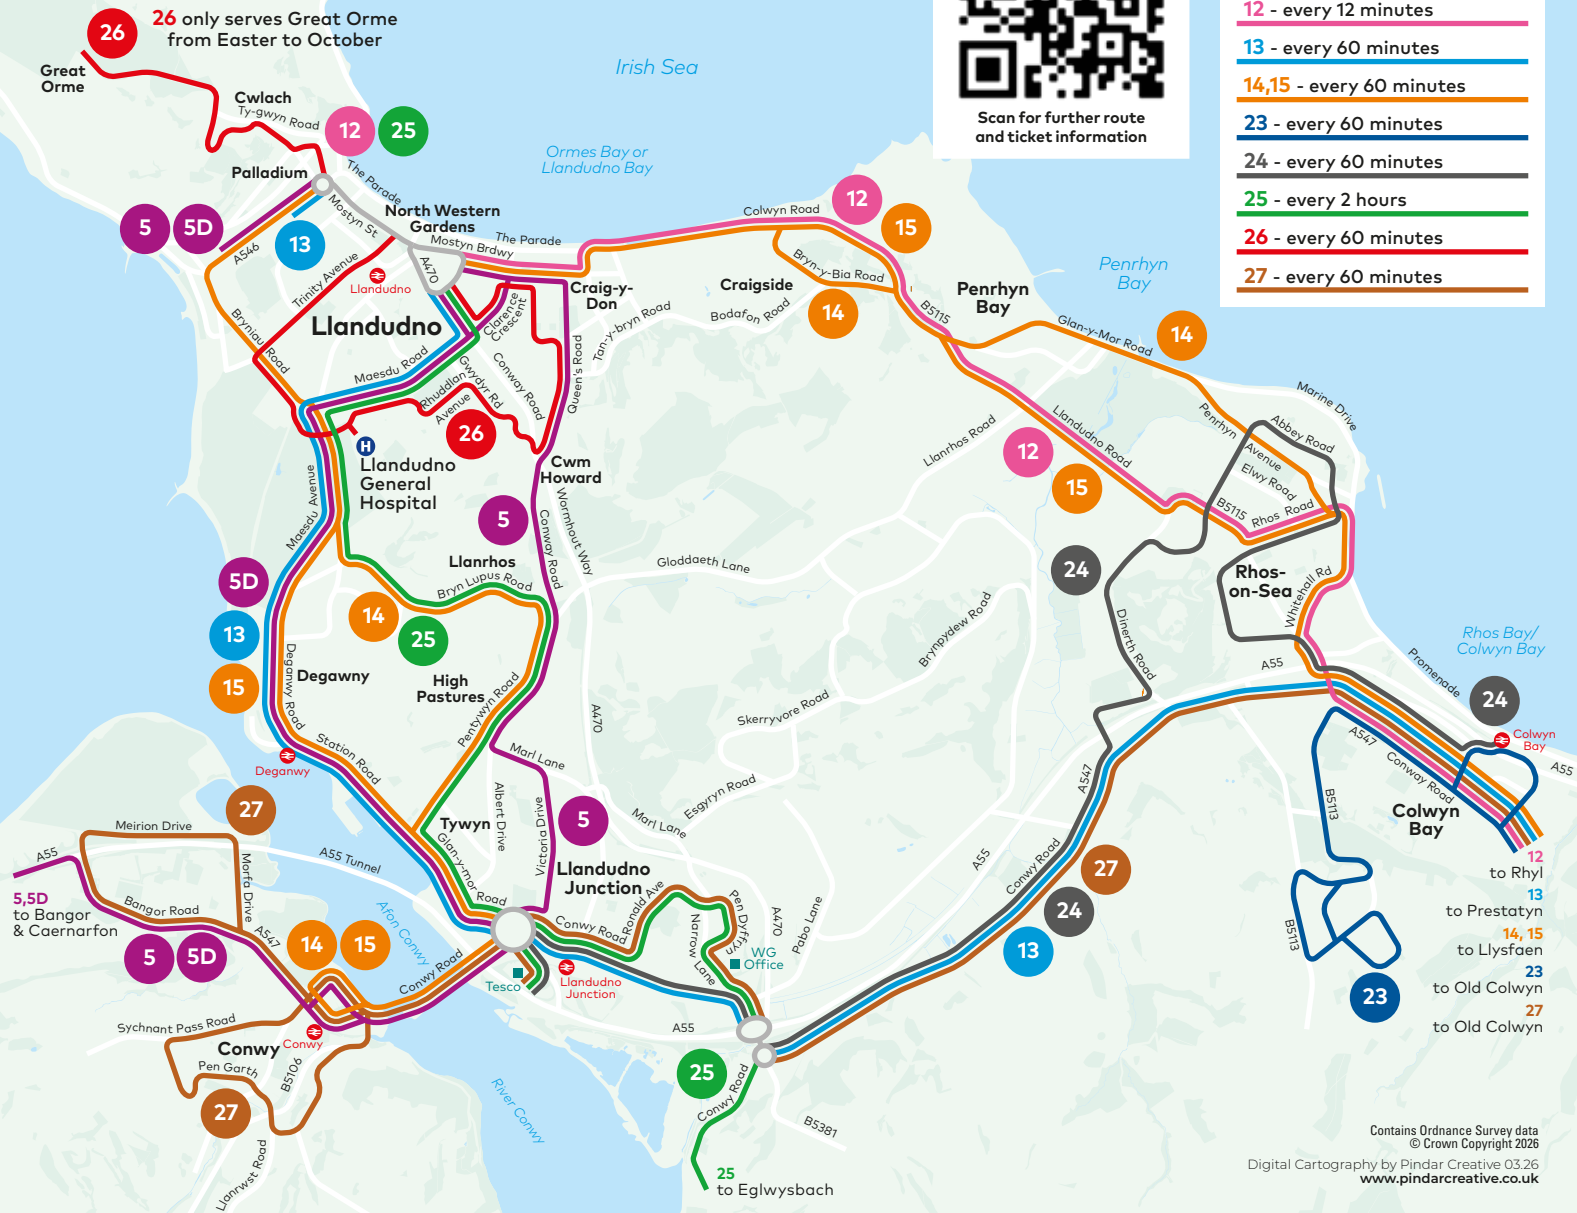

Digital Cartography by Pindar Creative 03.26
www.pindarcreative.co.uk