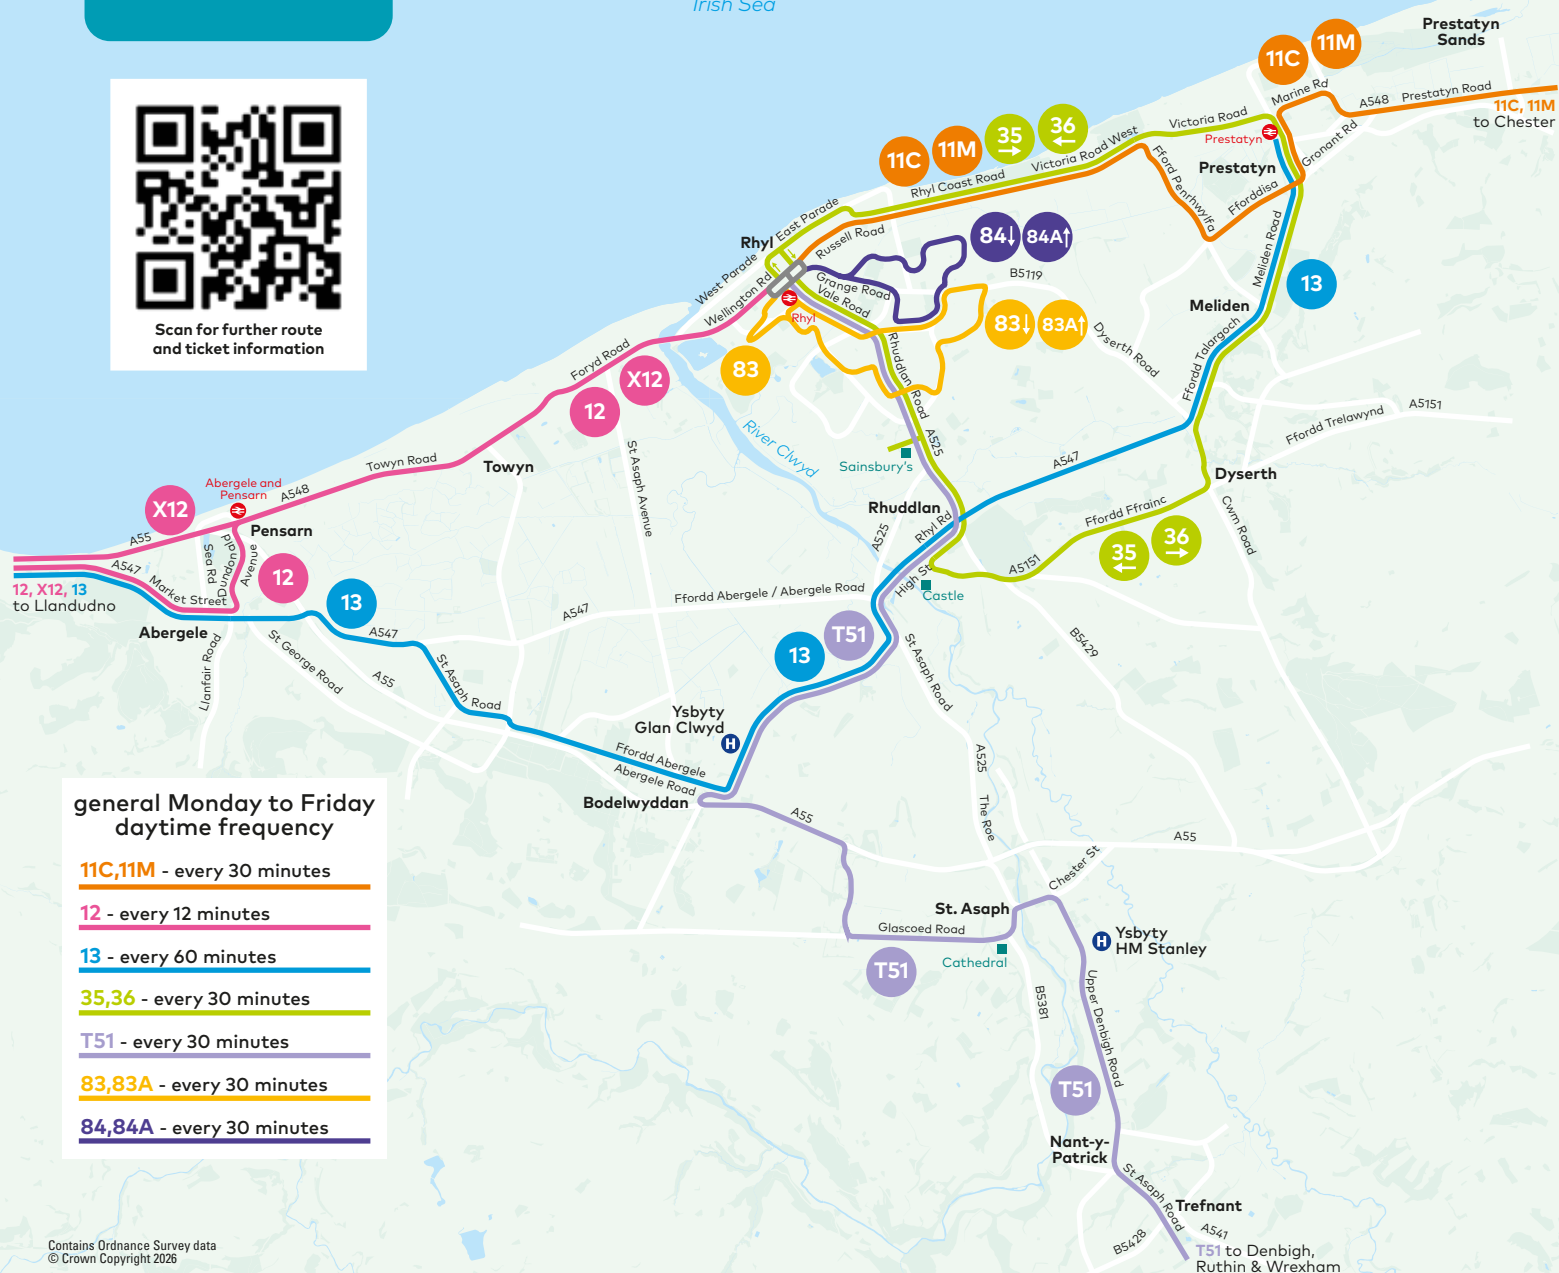

Scan for further route and ticket information

Irish Sea

general Monday to Friday daytime frequency

- 11C, 11M** - every 30 minutes
- 12** - every 12 minutes
- 13** - every 60 minutes
- 35, 36** - every 30 minutes
- T51** - every 30 minutes
- 83, 83A** - every 30 minutes
- 84, 84A** - every 30 minutes