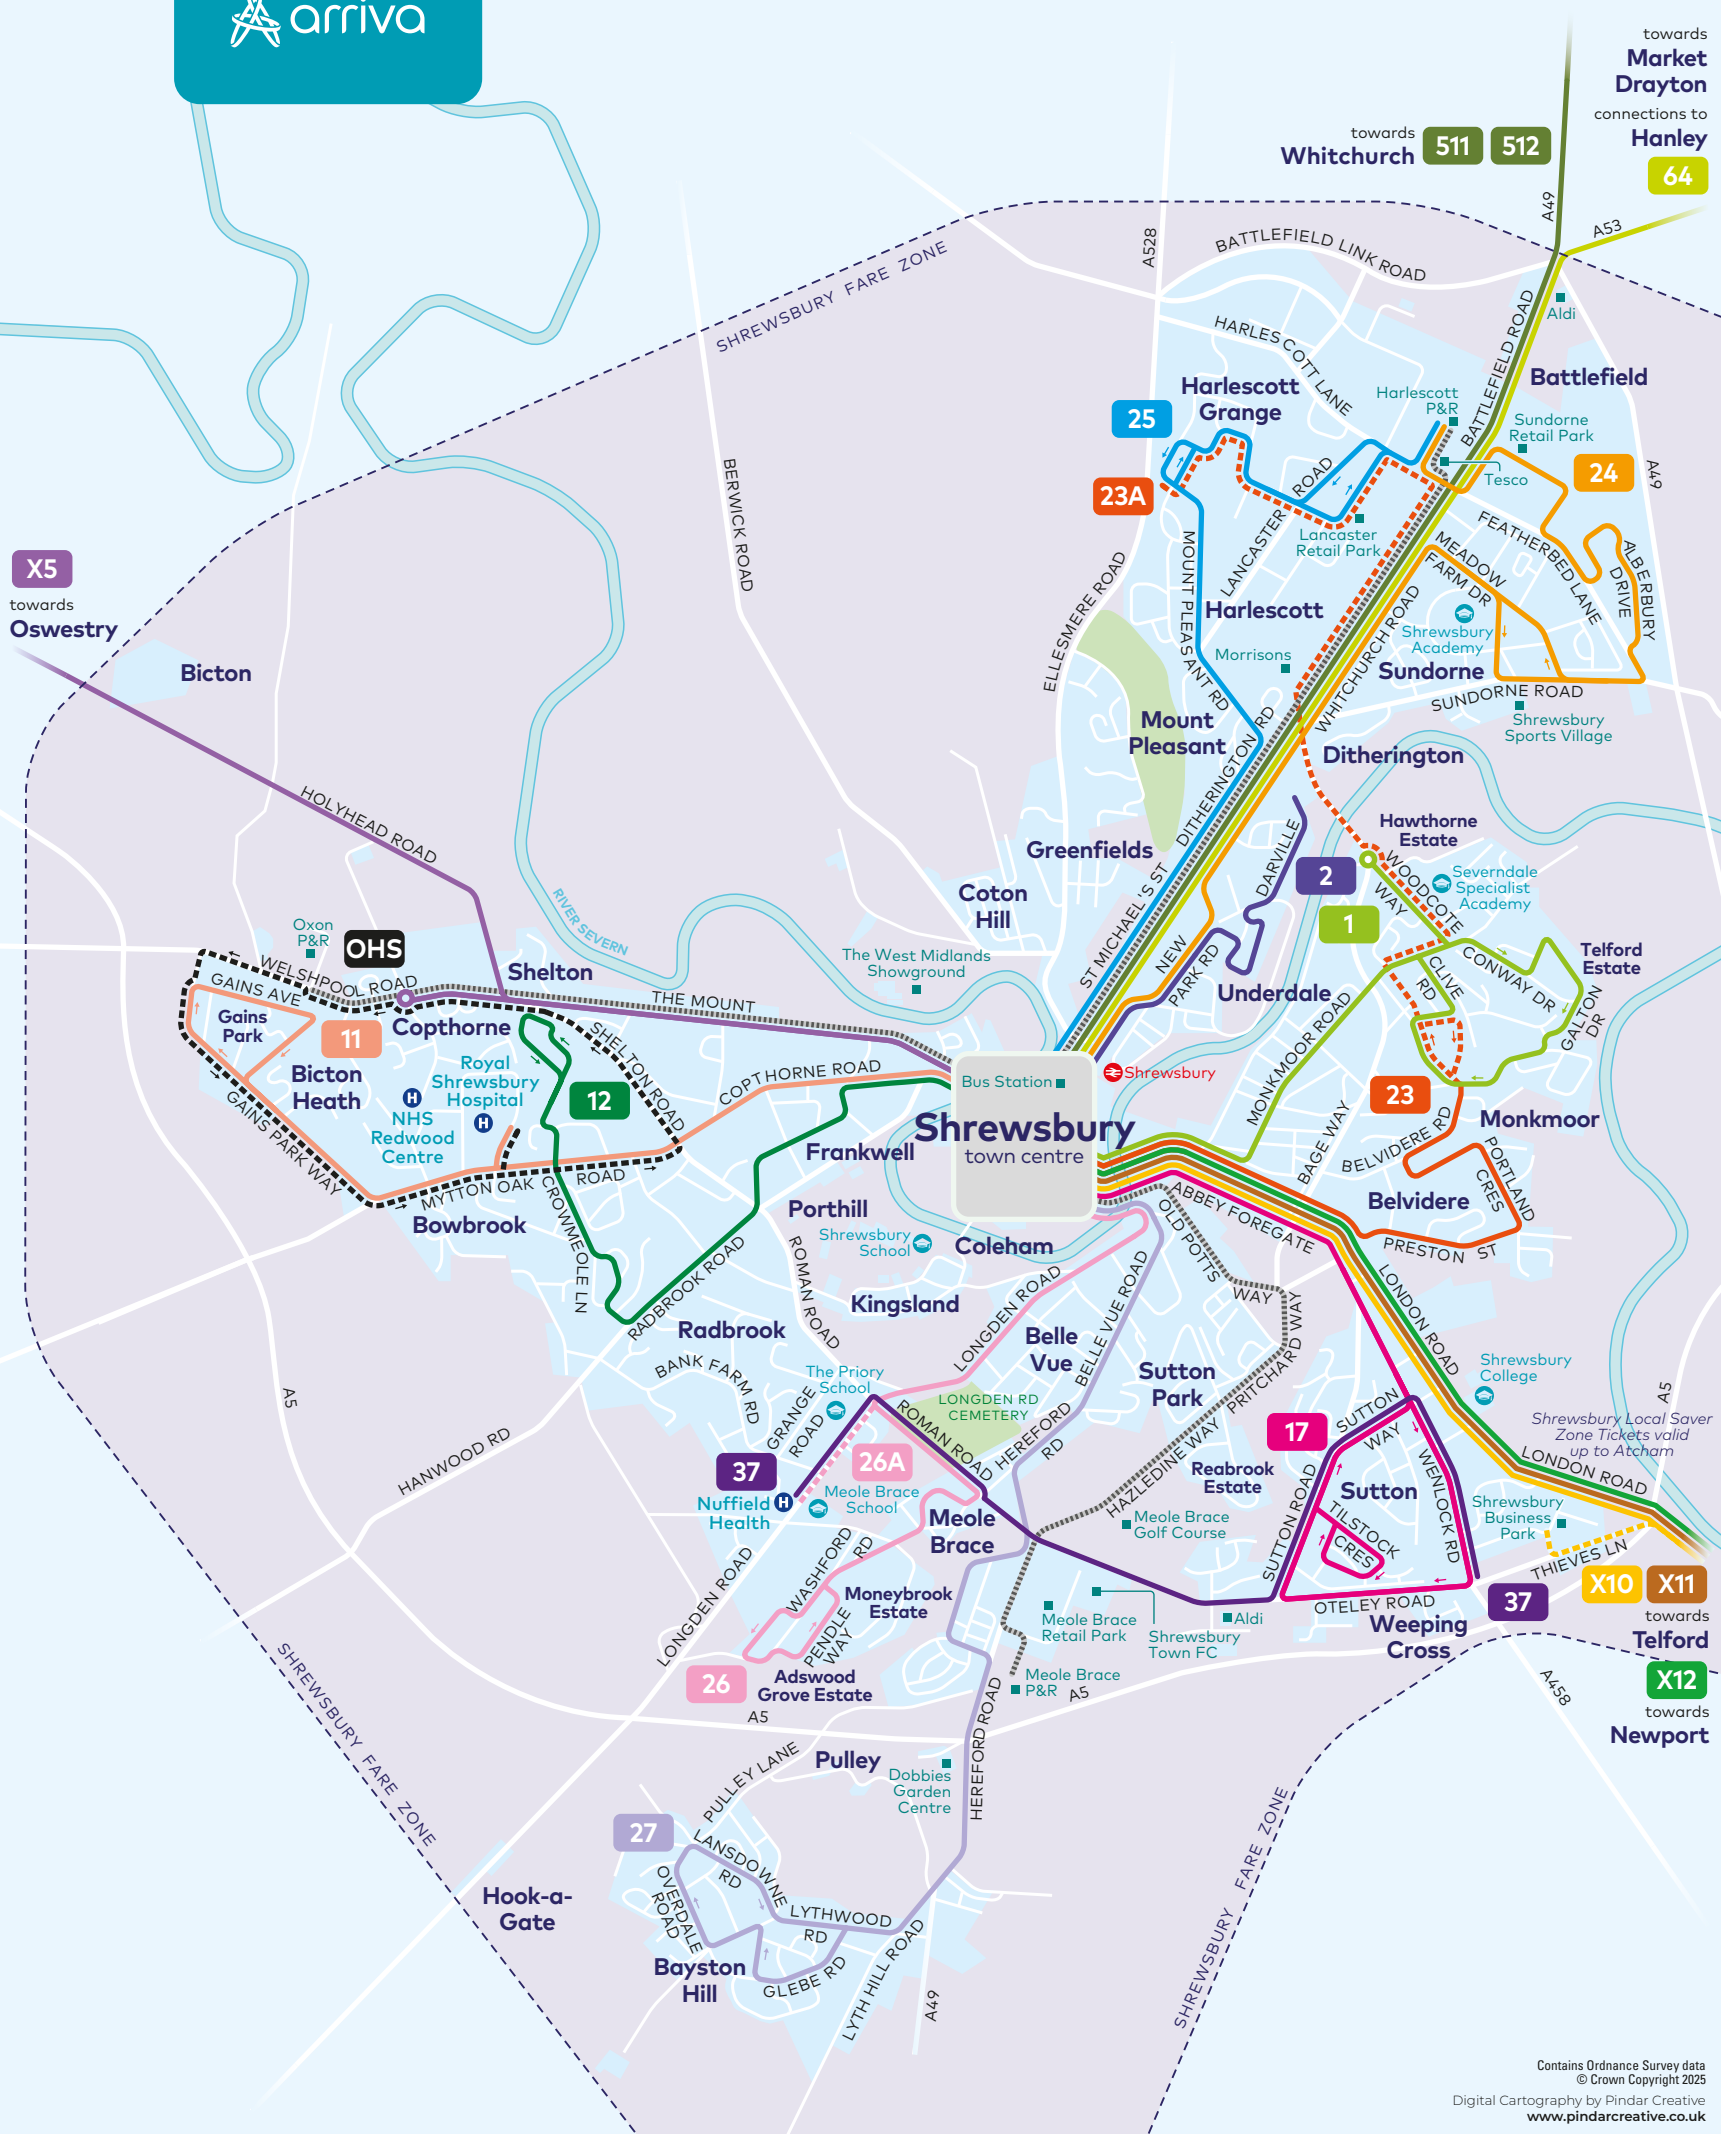

X5 towards Oswestry

towards Whitchurch 511 512  
connections to Hanley 64  
towards Market Drayton

X10 X11 towards Telford  
X12 towards Newport