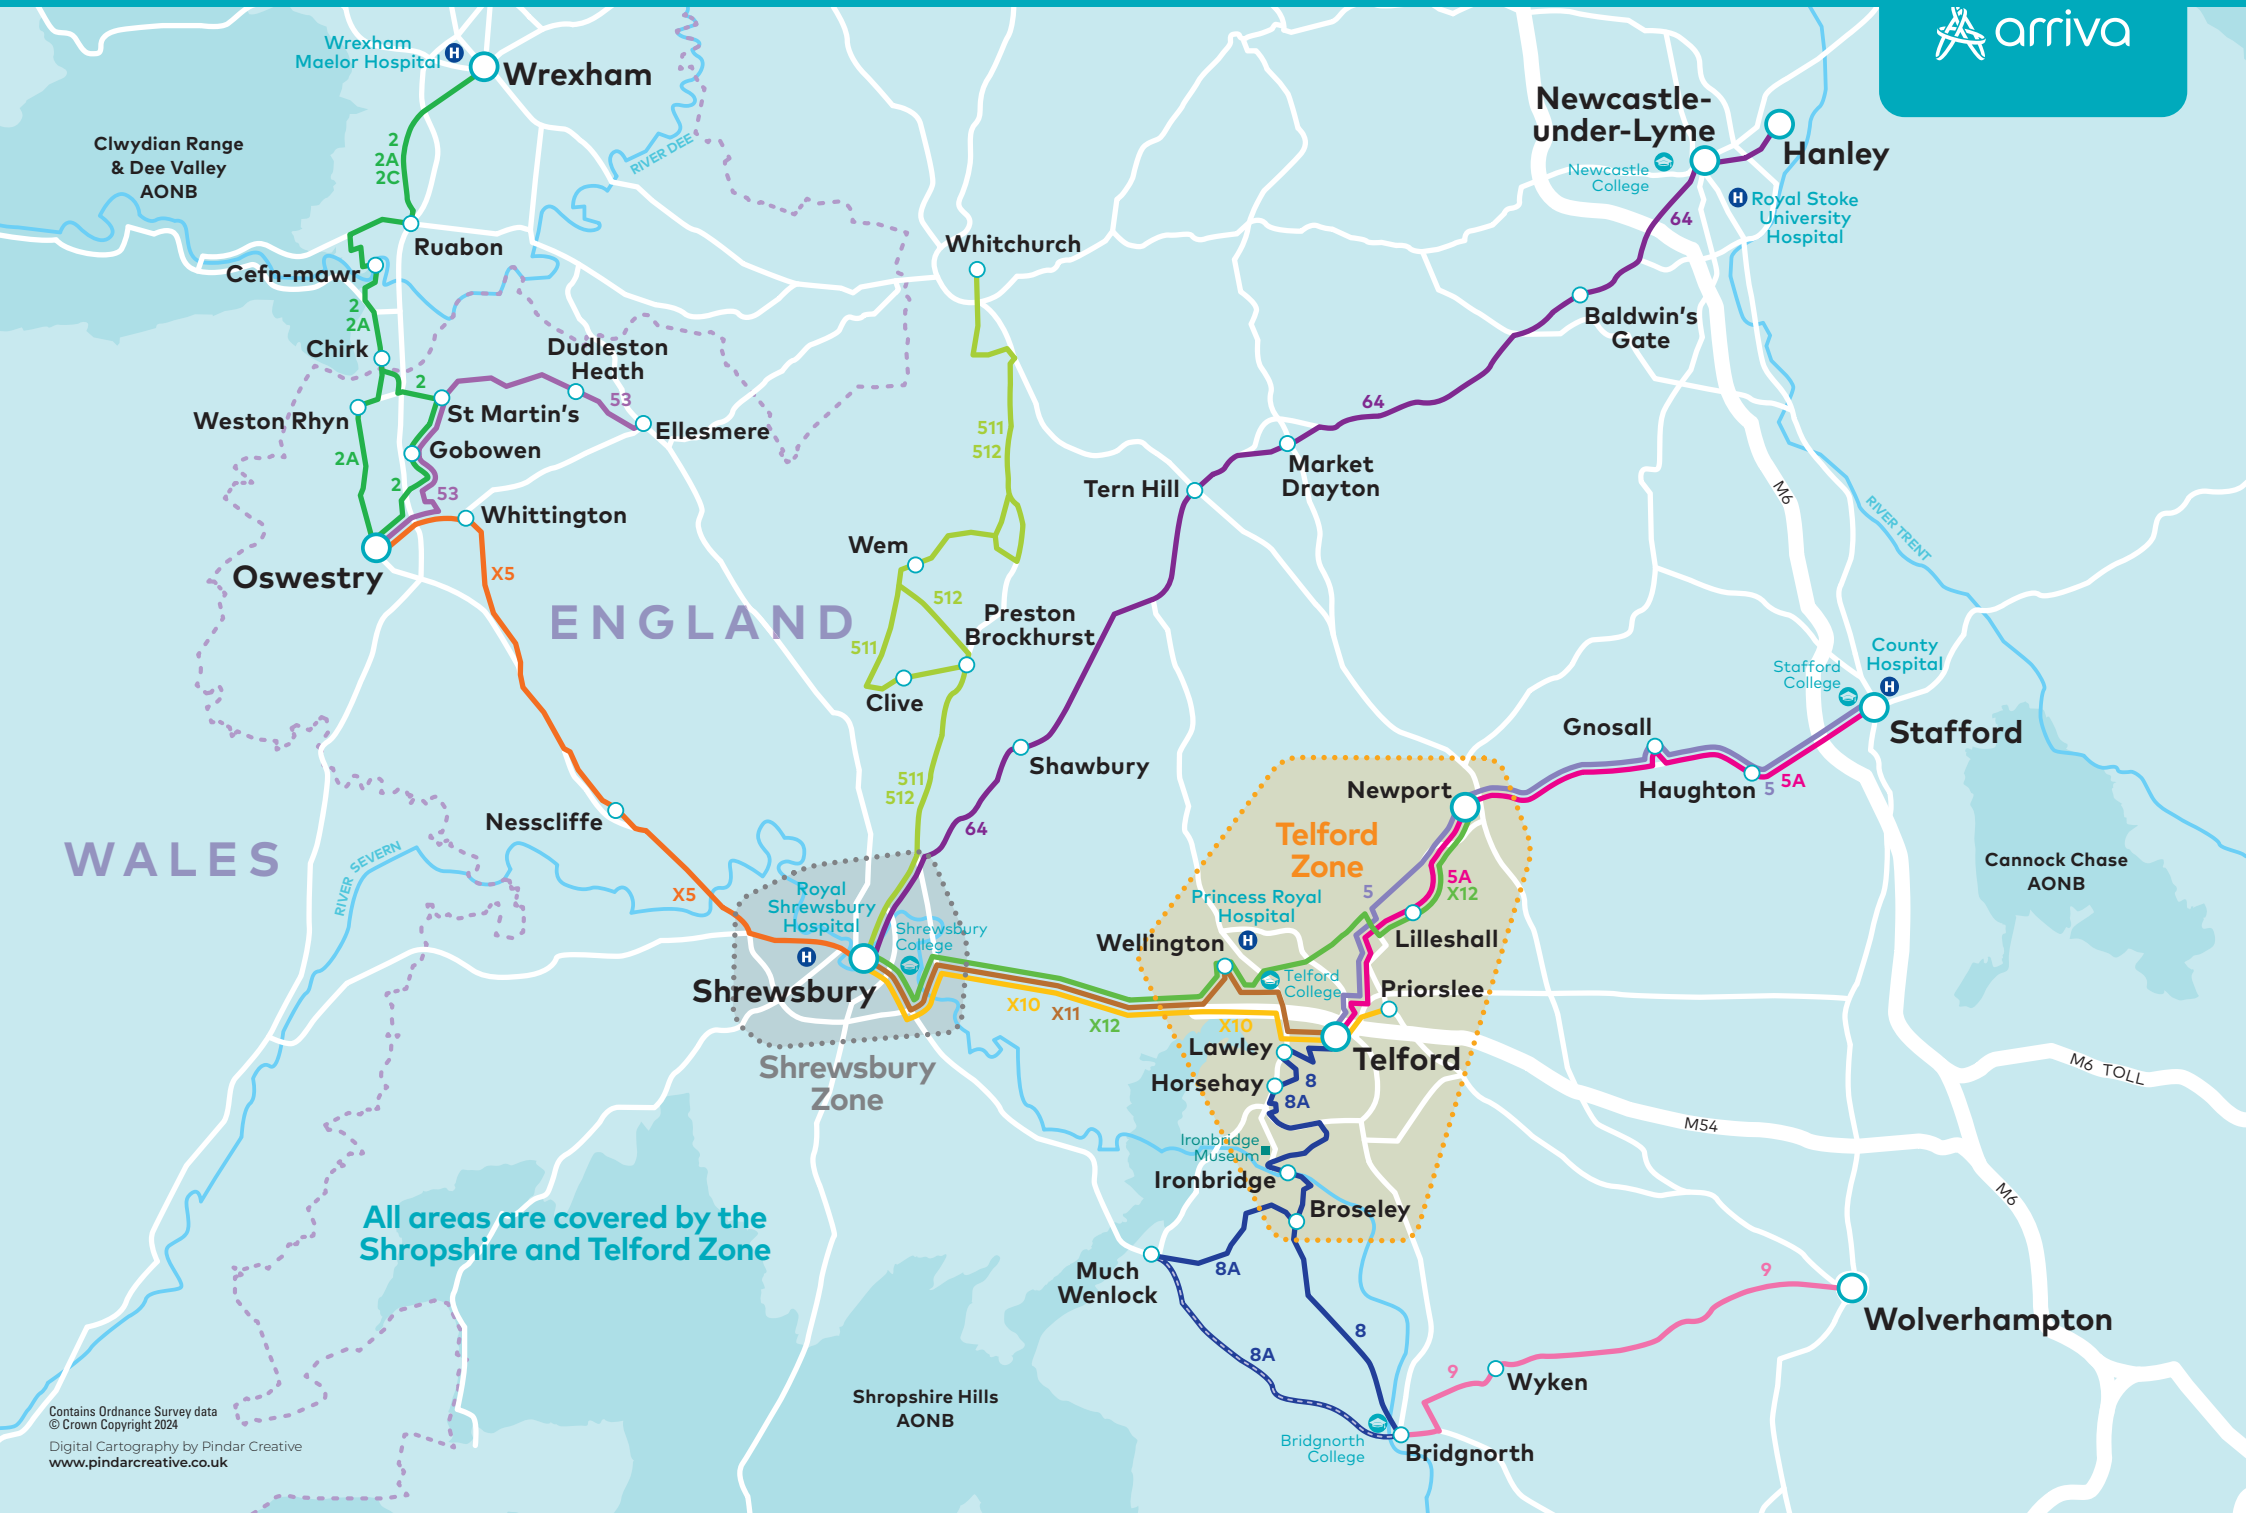

Our main routes and Fare Zones in Shropshire and Telford

All areas are covered by the Shropshire and Telford Zone

Contains Ordnance Survey data
© Crown Copyright 2024
Digital Cartography by Pindar Creative
www.pindarcreative.co.uk