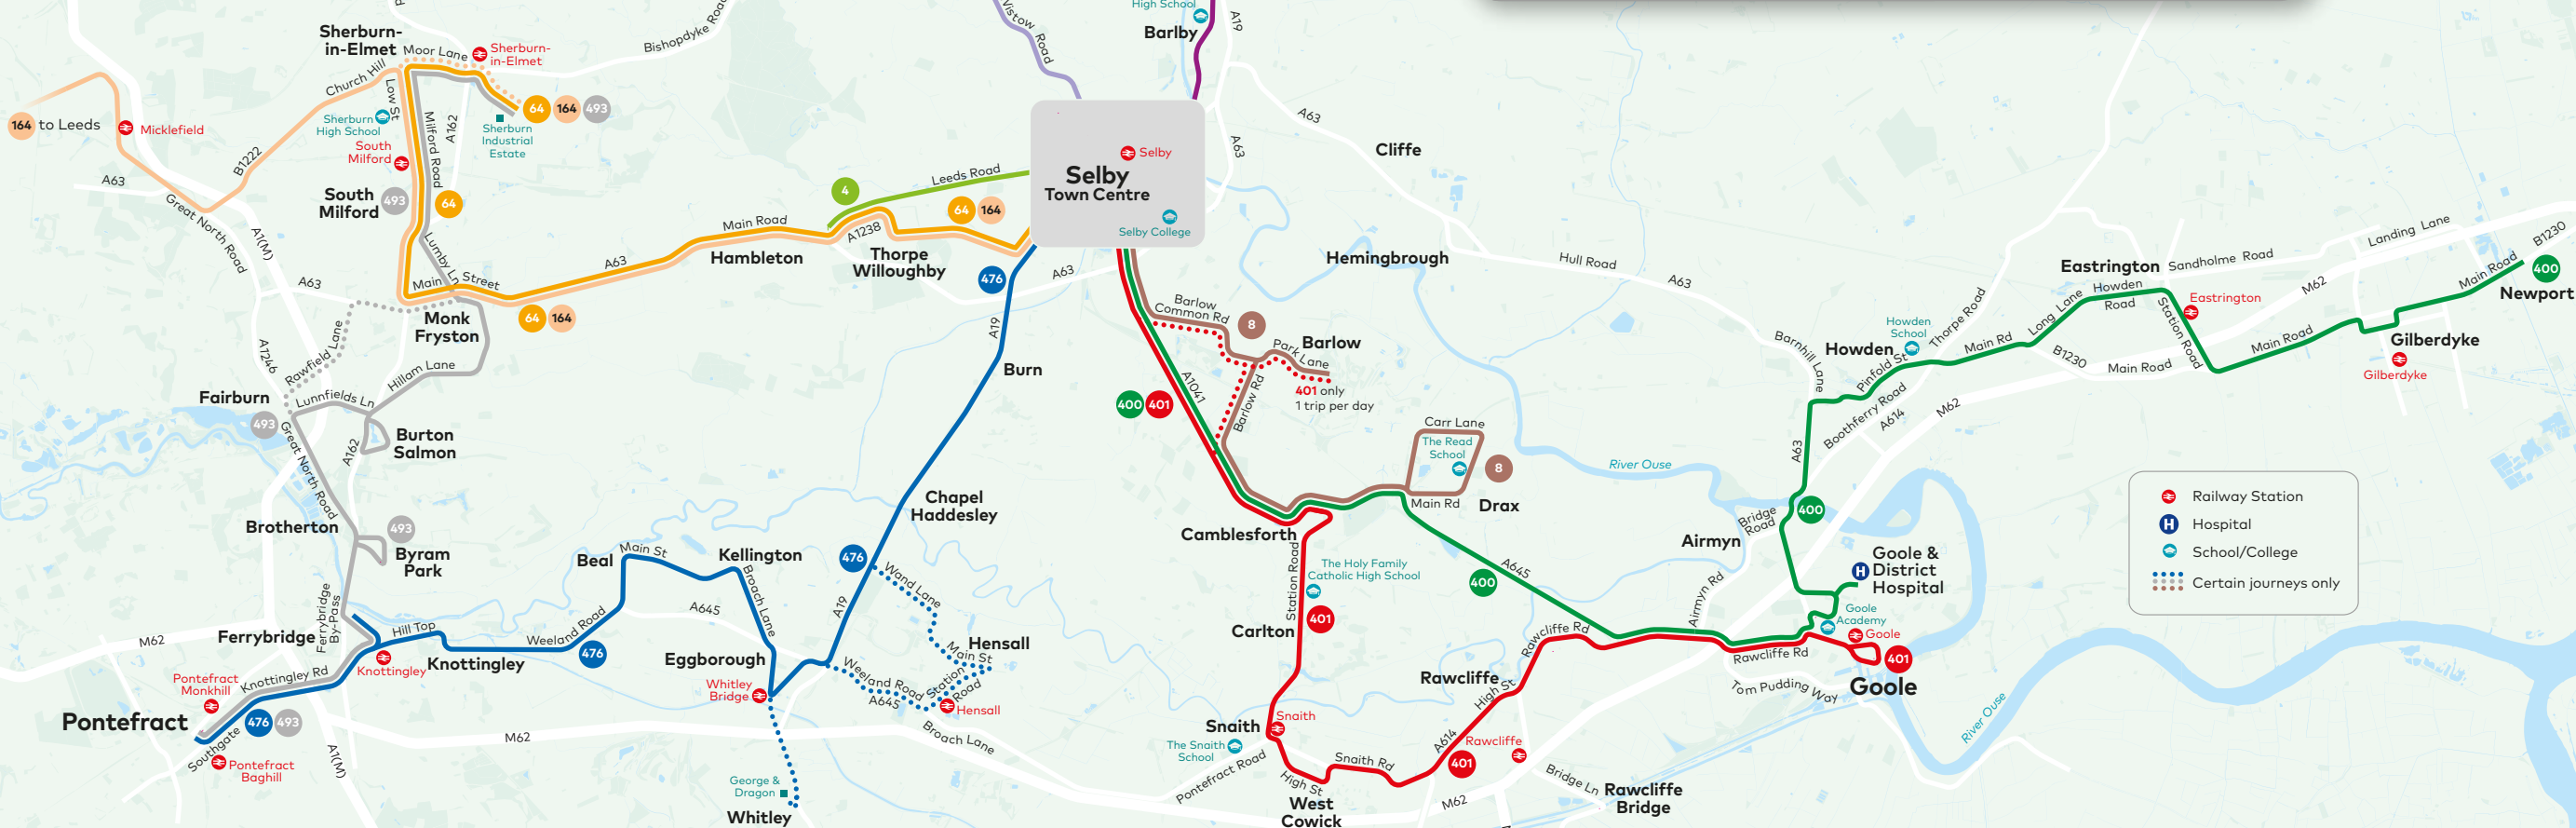

- 1 415 to York
- 2 8 to College & Drax
400 to Goole, Howden & Newport
401 to Snaithe & Goole
- 3 64 to Sherburn
164 to Sherburn & Leeds
476 to Brayton, Eggborough & Pontefract
- 4 4 to Thorpe Willoughby
42 to York
- P 476 to College

- B Buses for Goole
400 to Goole, Howden & Newport
401 to Snaithe & Goole
- C Buses for York
8 for 42 to York
- D Buses for Selby Centre & further afield
8 for 42 to York
476 to Selby, Brayton, Eggborough & Pontefract

- Railway Station
- Hospital
- School/College
- Certain journeys only